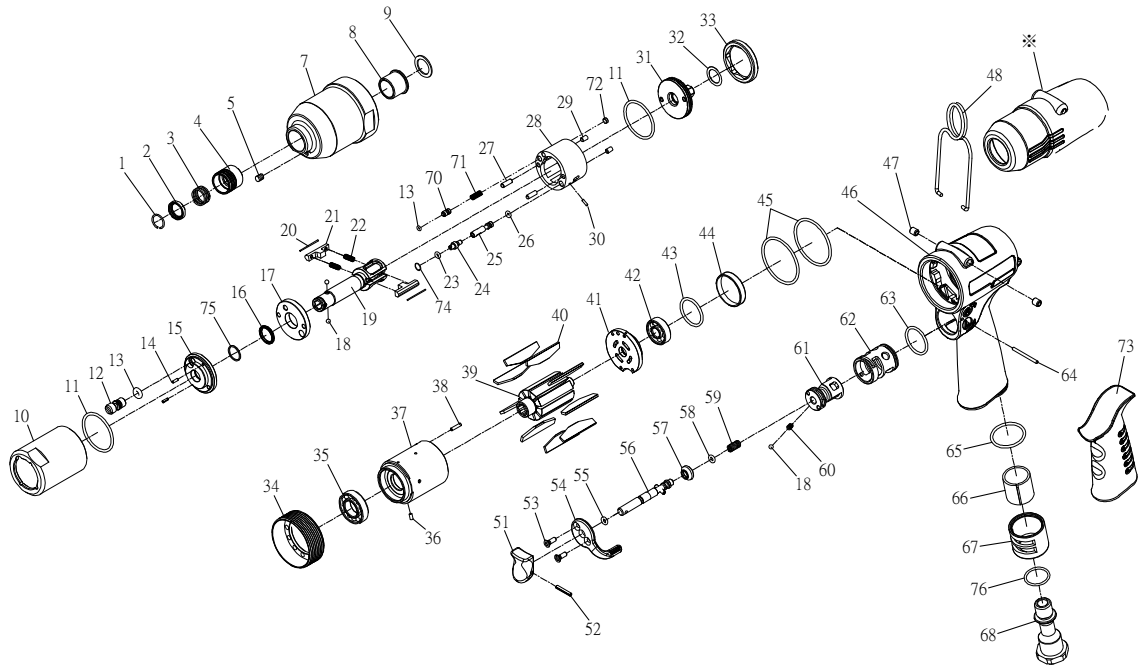

RRI-30AX IMPULSE WRENCH

EDITION
07

Index No	Part No.	Description	Q'ty
1	757-026	Anvil Collar	1
2	I40SD-419	Hold Spacer	1
3	I40SD-418	Spring	1
4	I40SD-417	Quick change Hold	1
5	00-0610	Plug	1
7	I30X-201	Front Housing	1
8	I40S-202	Bushing	1
9	I40S-424	Washer	1
10	I30X-401	Pulse Cylinder Housing	1
11	00-41110	O-Ring	2
12	I30S-410	Oil Plug	1
13	00-41173	O-Ring	2
14	00-3318	Spring Pin	2
15	I30S-403	Front Plate Cover	1
16	00-2604	X-Ring	1
17	I30S-408	Front Plate	1
18	00-3813	Steel Ball	3
19	I30SD-405	Main Shaft	1
20	I40S-452	Roller	2
21	I30S-406-B	Drive Blade	2
22	I30S-407	Spring	2
23	00-41113	O-Ring	1
24	I80-411	Adjust Screw	1
25	IS40S-412-B	Valve	1
26	00-41130	O-Ring	1
27	00-3435	Pin	2
28	I30S-404-B	Pulse Cylinder	1
29	00-3465	Pin	2
30	00-3436	Pin	1
31	I30X-415	Rear Plate	1
32	I40S-423	Washer	1
33	I30X-402	Lock Nut	1
34	I40S-306	Lock Nut	1
35	00-2348	Ball Bearing	1
36	00-3324	Spring Pin	1
37	I40-302	Cylinder	1
38	00-3356	Spring Pin	1
39	I40S-303	Rotor	1
40	I40S-304	Rotor Blade	9
41	I40-305	Rear Plate	1
42	00-2356	Ball Bearing	1