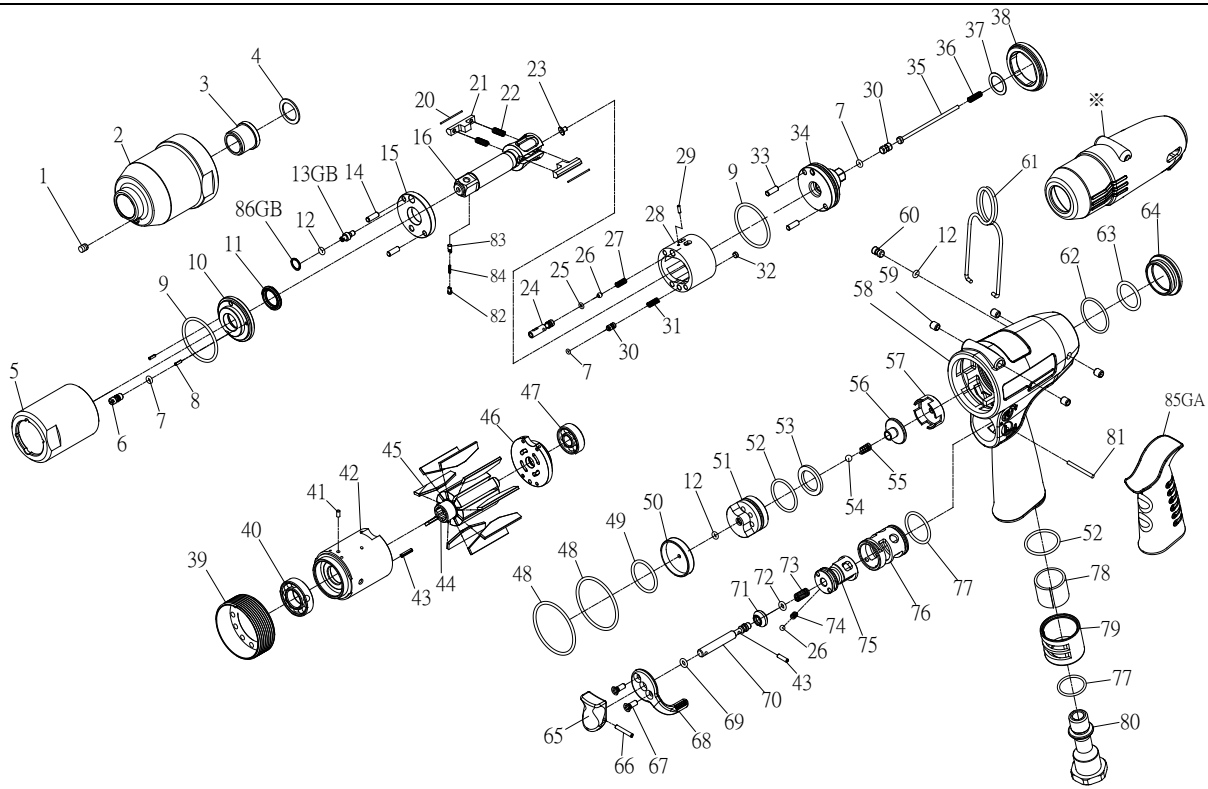

# RRI-30T IMPULSE WRENCH

Edition:07B

Index No.	Part No.	Description	Q'ty	Index No.	Part No.	Description	Q'ty
1	00-0610	Plug	1	50	IS40-307	Rear Cover	1
2	I30S-201	Front Housing	1	51	IS40-524	Valve Seat	1
3	I40S-202	Bushing	1	52	00-41145	O-Ring	2
4	I40S-424	Washer	1	53	IS40S-312	Washer	1
5	I30S-401	Pulse Cylinder Housing	1	54	00-3824	Steel Ball	1
6	I30S-410	Oil Plug	1	55	IS40S-313	Spring	1
7	00-41173	O-Ring	3	56	IS40S-311	Valve	1
8	00-3318	Spring Pin	2	57	IS40-518	Seat	1
9	00-41110	O-Ring	2	58	IS40-101	Motor Housing	1
10	I30S-403	Front Plate Cover	1	59	I40S-108	Bushing	4
11	00-2604	X-Ring	1	60	IS100-609	Screw	1
12	00-41113	O-Ring	3	61	I40S-102	Hanger	1
13GB	I80-411	Adjust Screw	1	62	00-41146	O-Ring	1
14	00-3435	Pin	2	63	00-4169	O-Ring	1
15	I30S-408	Front Plate	1	64	I40-104	Nut	1
16	I30-405-B	Main Shaft	1	65	I40-504	Trigger	1
20	I40S-452	Roller	2	66	00-3354	Spring Pin	1
21	I30S-406-B	Drive Blade	2	67	00-0505	Screw	2
22	I30S-407	Spring	2	68	I100-503	Regulator Knob	1
23	IS40-450	Block Valve	1	69	00-4101	O-Ring	1
24	IS40S-412-C	Valve	1	70	IS40-505	Valve Stem	1
25	00-41130	O-Ring	1	71	I100-508	Bushing	1
26	00-3813	Steel Ball	2	72	00-41172	O-Ring	1
27	IS30S-425	Spring	1	73	I40-507	Spring	1
28	I30S-404-B	Pulse Cylinder	1	74	I100-506	Spring	1
29	00-3436	Pin	1	75	IS40-502	F/R Valve	1
30	IS40S-421	Pressure Valve	2	76	I40-501	Valve Sleeve	1
31	I40S-453	Spring	1	77	00-41111	O-Ring	2
32	I40S-454	Block Cap	1	78	I40-601	Muffler	1
33	00-3407	Pin	2	79	I40-603	Exhaust Deflector	1
34	IS30S-415-C	Rear Plate	1		I40-604A	Air Inlet 1/4"-19PF	
35	IS40-314	Shut Off Stem	1	80	I40-604B	Air Inlet 1/4"-19PT	1
36	IS40S-317	Spring	1		I40-604C	Air Inlet 1/4"-18NPT	
37	I40S-423	Washer	1	81	I100-511	Pin	1
38	I30S-402	Lock Nut	1	82	I40S-462	Upper Pin	1
39	I40S-306	Lock Nut	1	83	I40S-463	Lower Pin	1
40	00-2348	Ball Bearing	1	84	I40S-464	Spring	1
41	00-3324	Spring Pin	1	85GA	I60-103	Housing Rubber	1
42	I40-302	Cylinder	1	86GB	I80-422	Back Up Ring	1
43	00-3356	Spring Pin	2	※	I40-109	Tool Cover	1
44	I40S-303	Rotor	1	※	IS30RK	Repair kit :Index No-7(3); 9(2); 11; 12; 22(2)	
45	I40S-304	Rotor Blade	9	※	IS30SK	Service kit :Index No-15;16;20(2);21(2); 34; 45(9); 55; 71; 72; 73	
46	I40-305	Rear Plate	1	※			
47	00-2356	Ball Bearing	1				
48	00-41144	O-Ring	2				
49	00-41135	O-Ring	1	※	I40-451	Impulse Oil	