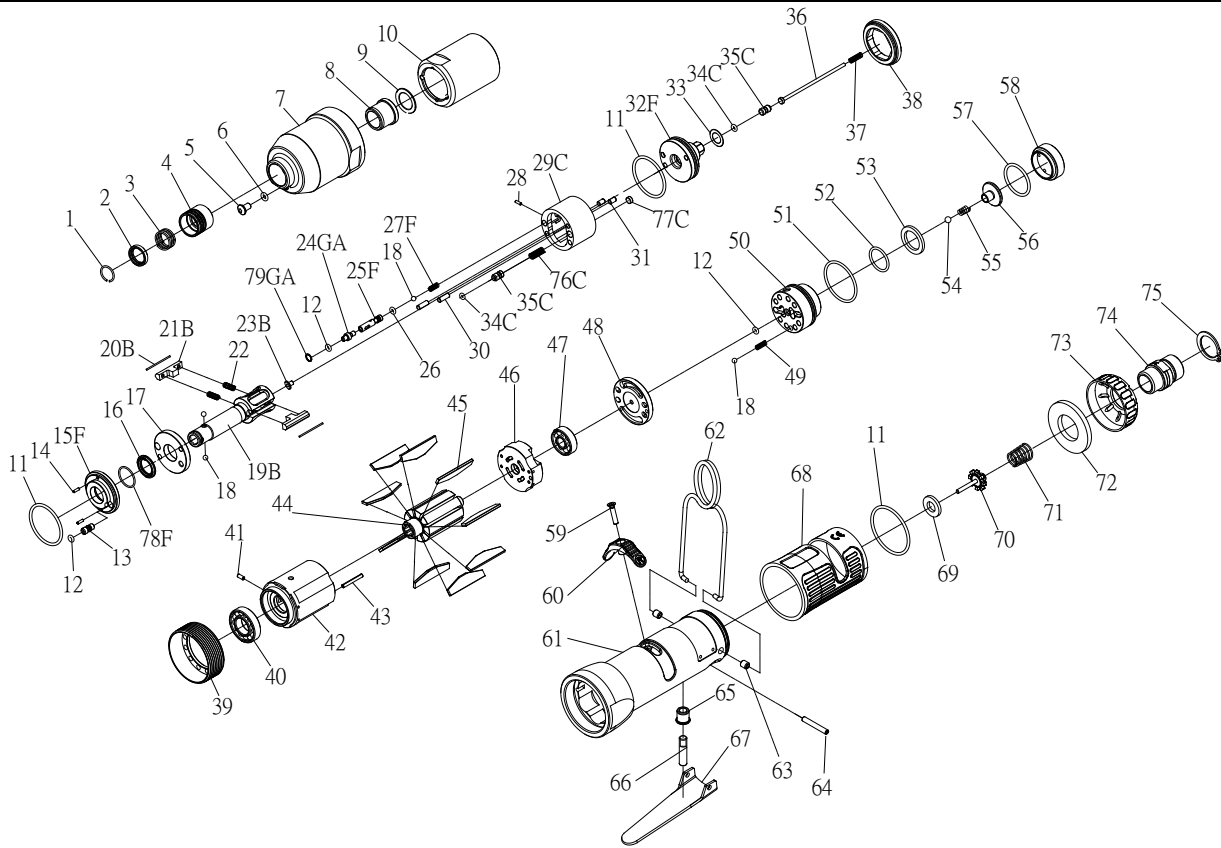

RRI-60STA IMPULSE WRENCH

Edition:07A

Index No.	Part No.	Description	Q'ty	Index No.	Part No.	Description	Q'ty
1	757-026	Anvil Collar	1	44	I60S-303	Rotor	1
2	I40SD-419	Hold Spacer	1	45	I60S-304	Rotor Blade	9
3	I40SD-418	Spring	1	46	I50S-305	Rear Plate	1
4	I40SD-417	Quick Change Hold	1	47	00-2356	Ball Bearing	1
5	I100-410	Plug	1	48	I40S-310	Air Inlet Plate	1
6	00-4153	O-Ring	1	49	305F-034	Spring	1
7	I60S-201	Front Housing	1	50	IS40S-502	F/R Valve	1
8	I40S-202	Bushing	1	51	00-41146	O-Ring	1
9	I40S-424	Washer	1	52	00-4121	O-Ring	1
10	I60S-401	Pulse Cylinder Housing	1	53	IS40S-312	Valve Washer	1
11	00-41127	O-Ring	3	54	00-3824	Steel Ball	1
12	00-41113	O-Ring	3	55	IS40S-313	Spring	1
13	I70-410	Oil Plug	1	56	IS40S-311	Valve	1
14	00-3318	Spring Pin	2	57	00-41125	O-Ring	1
15F	I40S-403-B	Front Plate Cover	1	58	I40S-309	Seat	1
16	00-2602	X-Ring	1	59	00-0507	Screw	1
17	I40S-408	Front Plate	1	60	I40S-503	Regulator Knob	1
18	00-3813	Steel Ball	4	61	I60S-101B	Motor Housing	1
19B	IS60SD-405	Main Shaft	1	62	I40S-102	Hanger	1
20B	I60S-452	Roller	2	63	I40S-108	Bushing	2
21B	I60S-406-B	Drive Blade	2	64	00-3306	Spring Pin	1
22	I40S-407	Spring	2	65	I40S-509	Bushing	1
23B	IS40-450	Block Valve	1	66	IS40S-510	Pin	1
24GA	I80-411	Adjust Screw	1	67	I40S-504	Trigger	1
25F	IS60S-412-C	Valve	1	68	I40S-103	Housing Rubber	1
26	00-41130	O-Ring	1	69	I40S-508	Bushing	1
27F	IS60SD-425-C	Spring	1	70	305C-021	Valve Stem	1
28	00-3436	Pin	1	71	I40S-507	Spring	1
29C	I60S-404-B	Pulse Cylinder	1	72	I40S-601	Muffler	1
30	00-3435	Pin	2	73	I40S-603	Exhaust Deflector	1
31	00-3407	Pin	2	74	I40S-604A	Air Inlet 1/4"PF	1
32F	IS40S-415-C	Rear Plate	1	74	I40S-604B	Air Inlet 1/4"PT	1
33	I40S-423	Washer	1	74	I40S-604C	Air Inlet 1/4"NPT	1
34C	00-41173	O-Ring	2	75	00-3509	Snap Ring	1
35C	IS40S-421	Pressure Valve	2	76C	I60S-453	Spring	1
36	IS60S-314	Shut Off Stem	1	77C	I40S-454	Block Cap	1
37	IS40S-317	Spring	1	78F	I40-409	Back Up Ring	1
38	I40S-402	Lock Nut	1	79GA	I80-422	Back Up Ring	1
39	I40S-306	Lock Nut	1	*	IS60SDRK	Repair kit :Index No- 11(2);12(2);16;22(2);34C(2);78F	
40	00-2348	Ball Bearing	1	*	IS60SDSK	Service kit :Index No- 17;19B;20B(2);21B(2); 32F; 45(9); 55; 69; 70; 71	
41	00-3324	Spring Pin	1	*			
42	I60S-302	Cylinder	1				
43	00-3326	Spring Pin	1	*	I40-451	Impulse Oil	