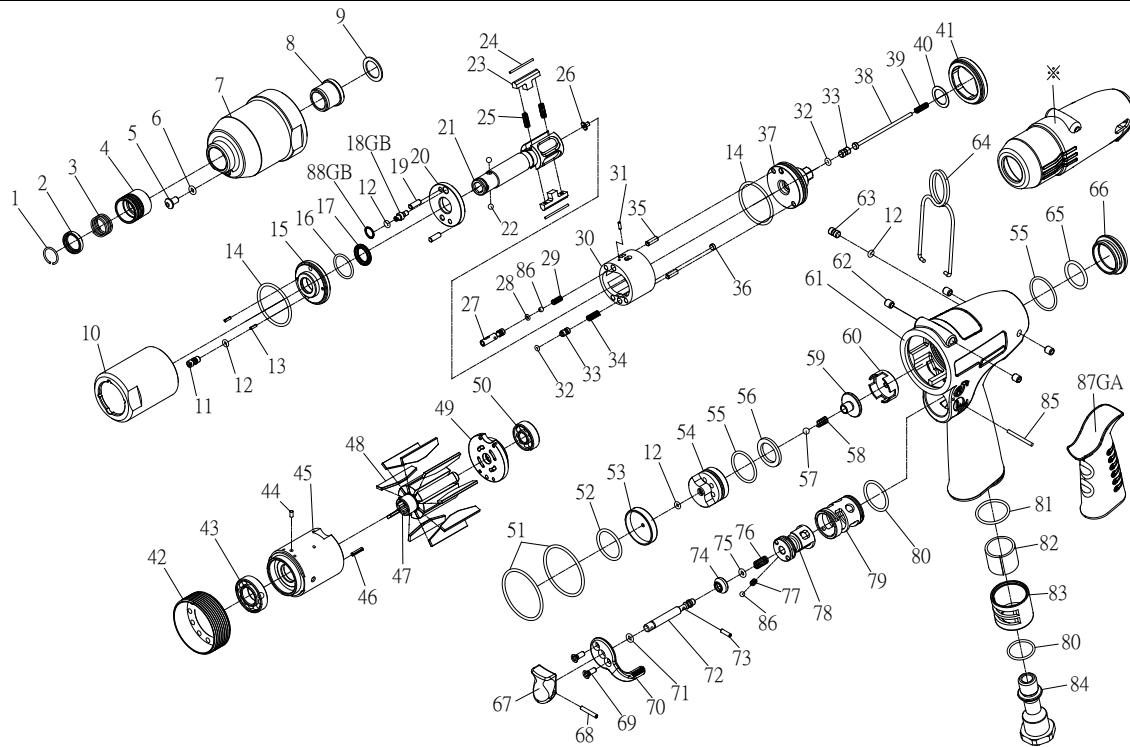

RRI-70AT IMPULSE WRENCH

Edition:07B

Index No.	Part No.	Description	Q'ty	Index No.	Part No.	Description	Q'ty
1	I70SD-465	Anvil Caller	1	50	00-2356	Ball Bearing	1
2	I70SD-419	Hold Spacer	1	51	00-41181	O-Ring	2
3	I70SD-418	Spring	1	52	00-41138	O-Ring	1
4	I70SD-417	Quick Change Hold	1	53	IS70-307	Rear Cover	1
5	I100-410	Greasing Screw	1	54	IS100-524	Valve Seat	1
6	00-4153	O-Ring	1	55	00-41127	O-Ring	2
7	I70-201	Pulse Unit Housing	1	56	IS100-312	Washer	1
8	I40S-202	Bushing	1	57	00-3824	Steel Ball	3
9	I40S-424	Washer	1	58	IS100-313	Spring	1
10	I70-401	Pulse Cylinder Seat	1	59	IS100-311	Valve	1
11	I70-410	Greasing Screw	1	60	IS100-518	Seat	1
12	00-41113	O-Ring	4	61	IS90-101	Motor Housing	1
13	00-3318	Spring Pin	1	62	I40S-108	Bushing	4
14	00-41160	O-Ring	2	63	IS100-609	Screw	1
15	I70-403	Front Cover	1	64	I40S-102	Hanger	1
16	I70-409	Back Up Ring	1	65	00-41166	O-Ring	1
17	00-2602	X-Ring	1	66	I100-104	Nut	1
18GB	I80-411	Valve Screw	1	67	I130-504	Trigger	1
19	00-3435	Pin	2	68	00-3354	Spring Pin	1
20	I70-408	Front Plate	1	69	00-0505	Screw	2
21	I70SD-405	Anvil	1	70	I100-503	Regulator Knob	1
23	I70-406-B	Drive Blade	2	71	00-4101	O-Ring	1
24	I70-452	Roller	2	72	IS100-505	Valve stem	1
25	I70-407	Spring	2	73	00-3356	Spring Pin	1
26	IS40-450	Block Valve	1	74	I100-508	Bushing	1
27	IS70-412-C	Valve	1	75	00-41172	O-Ring	1
28	00-41130	O-Ring	1	76	I100-507	Spring	1
29	IS70D-425	Spring	1	77	I100-506	Spring	1
30	I70-404-B	Pulse Cylinder	1	78	IS100-502	F/R Valve	1
31	00-3436	Pin	1	79	I100-501	Valve Sleeve	1
32	00-41173	O-Ring	2	80	00-41111	O-Ring	2
33	IS40S-421	Pressure Valve	2	81	00-4158	O-Ring	1
34	I70S-453	Spring	1	82	I70-601	Muffler	1
35	00-3407	Pin	2	83	I100-603	Exhaust Deflector	1
36	I40S-454	Block Cap	1		I100-604A	Air Inlet 1/4"PF 19	
37	IS70-415-C	Rear Plate	1	84	I100-604B	Air Inlet 1/4"PT 19	1
38	IS90-314	Shut Off Stem	1		I100-604C	Air Inlet 1/4"NPT 18	
39	IS150-317	Spring	1	85	I100-511	Pin	1
40	I40S-423	Washer	1	86	00-3813	Steel Ball	2
41	I70-402	Lock Nut	1	87GA	I90-103	Housing Rubber	1
42	I90-306	Lock Nut	1	88GB	I80-422	Back Up Ring	1
43	00-2348	Ball Bearing	1	*	I70-109	Tool Cover	1
44	00-3324	Spring Pin	1	*	IS70DRK	Repair kit :Index No- 12(2);14(2);16;17;25(2);32(2)	
45	I70-302	Cylinder	1	*	IS70DSK	Service kit :Index No- 20;21;23(2);24(2); 37; 48(9); 58; 74; 75; 76	
46	00-3339	Spring Pin	1	*			
47	I70-303	Rotor	1				
48	I70-304	Rotor Blade	9				
49	I70-305	Rear Plate	1	*	I40-451	Impulse Oil	