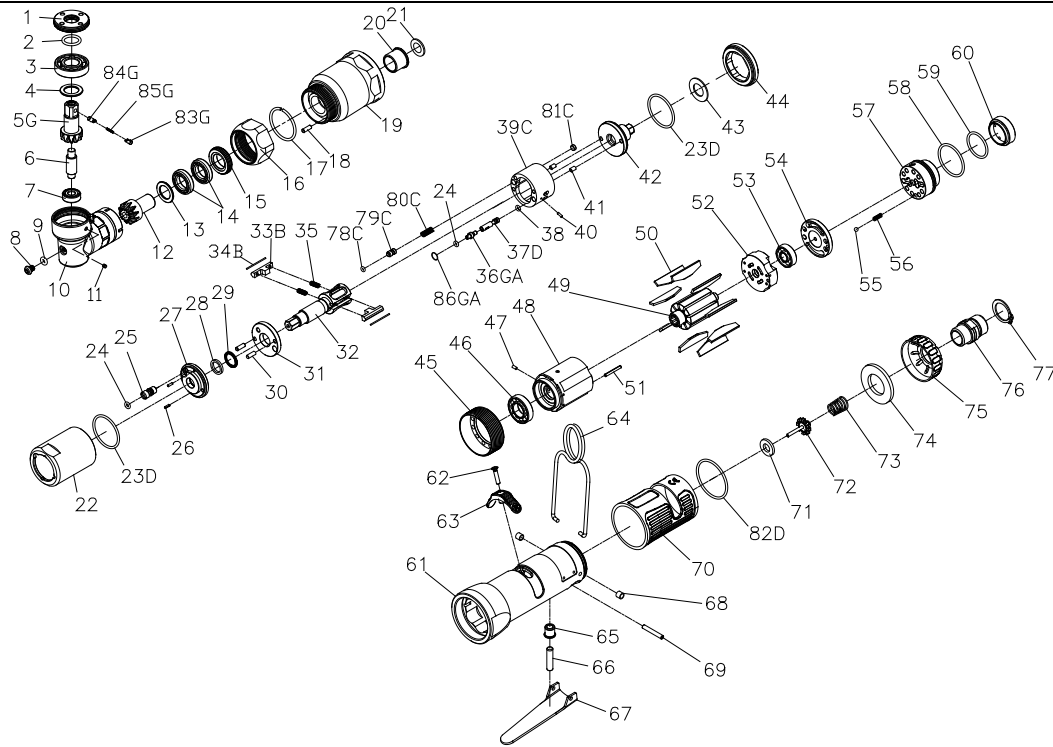

# RRI-70R IMPULSE WRENCH

Edition:07A

Index No.	Part No.	Description	Q'ty	Index No.	Part No.	Description	Q'ty
1	I50R-706	Lock Nut	1	48	I70S-302	Cylinder	1
2	00-41134	O-Ring	1	49	I70S-303	Rotor	1
3	00-2358	Ball Bearing	1	50	I70S-304	Rotor Blade	9
4	I50R-711	Washer	1	51	00-3326	Spring Pin	1
5G	I50R-705-B	Shaft Gear	1	52	I50S-305	Rear End Plate	1
6	I50R-707	Shaft	1	53	00-2356	Ball Bearing	1
7	00-2357	Ball Bearing	1	54	I40S-310	Airinlet Plate	1
8	I90-410	Plug	1	55	00-3813	Steel Ball	1
9	00-4153	O-Ring	1	56	305F-034	Spring	1
10	I50R-701	Angle Housing	1	57	I40S-502	F/R Valve	1
11	00-0605	Set Screw	1	58	00-41146	O-Ring	1
12	I50R-704	Main Shaft Gear	1	59	00-41125	O-Ring	1
13	I50R-712	Washer	1	60	I40S-309	Seat	1
14	00-2352	Ball Bearing	2	61	I70S-101B	Motor Housing	1
15	I50R-709	Lock Nut	1	62	00-0507	Screw	1
16	I50R-702	Lock Nut	1	63	I40S-503	Regulator Knob	1
17	I50R-708	Anvil Collar	1	64	I40S-102	Hanger	1
18	00-3430	Pin	1	65	I40S-509	Bushing	1
19	I70R-201	Front Housing	1	66	I40S-510	Pin	1
20	I40S-202	Bushing	1	67	I40S-504	Trigger	1
21	I40S-424	Washer	1	68	I40S-108	Bushing	2
22	I70-401	Pulse Cylinder Housing	1	69	00-3306	Spring Pin	1
23D	00-41160	O-Ring	2	70	I40S-103	Housing Rubber	1
24	00-41113	O-Ring	2	71	I40S-508	Bushing	1
25	I70-410	Oil Plug	1	72	305C-021	Valve Stem	1
26	00-3318	Spring Pin	2	73	I40S-507	Spring	1
27	I70-403	Front Plate Cover	1	74	I40S-601	Muffler	1
28	I70-409	Back Up Ring	1	75	I40S-603	Exhaust Deflector	1
29	00-2602	X-Ring	1		I40S-604A	Air Inlet 1/4"PF-19	
30	00-3435	Pin	2	76	I40S-604B	Air Inlet 1/4"PT-19	1
31	I70-408	Front Plate	1		I40S-604C	Air Inlet 1/4"NPT-18	
32	I70R-405	Main Shaft	1	77	00-3509	Snap Ring	1
33B	I70-406-B	Drive Blade	2	78C	00-41173	O-Ring	1
34B	I70-452	Roller	2	79C	IS40S-421	Pressure Valve	1
35	I70-407	Spring	2	80C	I70S-453	Spring	1
36GA	I80-411	Adjust Screw	1	81C	I40S-454	Block Cap	1
37D	IS70-412-B	Valve	1	82D	00-41127	O-Ring	1
38	00-41130	O-Ring	1	83G	I40S-462	Upper Pin	1
39C	I70-404-B	Pulse Cylinder	1	84G	I40S-463	Lower Pin	1
40	00-3436	Pin	1	85G	I40S-464	Spring	1
41	00-3407	Pin	2	86GA	I80-422	Back Up Ring	1
42	I70-415	Rear Plate	1	✘	I70RRK	Repair kit :Index No- 23(2); 24(2); 28; 29; 35(2); 78C	
43	I40S-423	Washer	1	✘	I70RSK	Service kit :Index No- 5G; 12; 31;32; 33B(2);34B(2);42; 50(9);71; 72; 73	
44	I70-402	Lock Nut	1				
45	I70S-306	Lock Nut	1				
46	00-2348	Ball Bearing	1				
47	00-3324	Spring Pin	1	✘	I40-451	Impulse Oil	