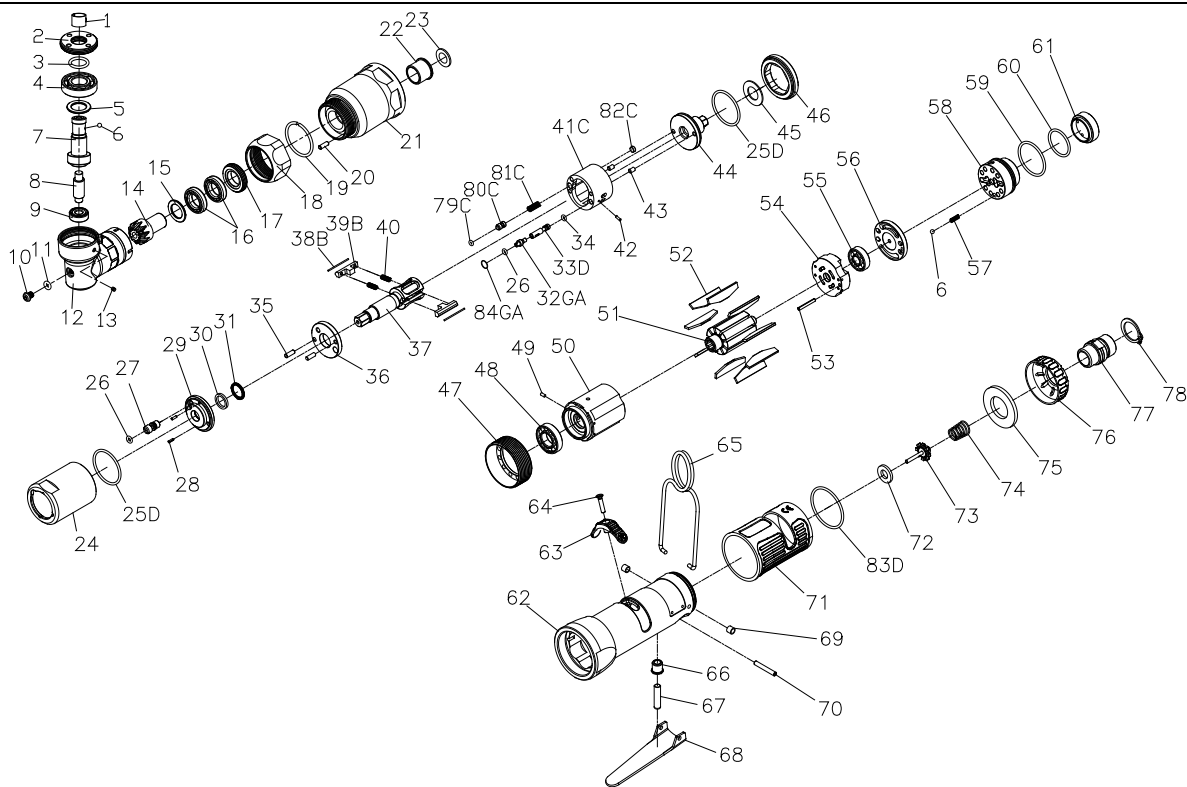

RRI-70RA IMPULSE WRENCH

Edition:07A

Index No.	Part No.	Description	Q'ty	Index No.	Part No.	Description	Q'ty
1	747-002	Spring Holder	1	47	I70S-306	Lock Nut	1
2	I50R-706	Lock Nut	1	48	00-2348	Ball Bearing	1
3	00-41134	O-Ring	1	49	00-3324	Spring Pin	1
4	00-2358	Ball Bearing	1	50	I70S-302	Cylinder	1
5	I50R-711	Washer	1	51	I70S-303	Rotor	1
6	00-3813	Steel Ball	2	52	I70S-304	Rotor Blade	9
7	I50RD-705	Shaft Gear	1	53	00-3326	Spring Pin	1
8	I50R-707	Shaft	1	54	I50S-305	Rear End Plate	1
9	00-2357	Ball Bearing	1	55	00-2356	Ball Bearing	1
10	I90-410	Plug	1	56	I40S-310	Airinlet Plate	1
11	00-4153	O-Ring	1	57	305F-034	Spring	1
12	I50R-701	Angle Housing	1	58	I40S-502	F/R Valve	1
13	00-0605	Set Screw	1	59	00-41146	O-Ring	1
14	I50R-704	Main Shaft Gear	1	60	00-41125	O-Ring	1
15	I50R-712	Washer	1	61	I40S-309	Seat	1
16	00-2352	Ball Bearing	2	62	I70S-101B	Motor Housing	1
17	I50R-709	Lock Nut	1	63	00-0507	Screw	1
18	I50R-702	Lock Nut	1	64	I40S-503	Regulator Knob	1
19	I50R-708	Anvil Collar	1	65	I40S-102	Hanger	1
20	00-3430	Pin	1	66	I40S-509	Bushing	1
21	I70R-201	Front Housing	1	67	I40S-510	Pin	1
22	I40S-202	Bushing	1	68	I40S-504	Trigger	1
23	I40S-424	Washer	1	69	I40S-108	Bushing	2
24	I70-401	Pulse Cylinder Housing	1	70	00-3306	Spring Pin	1
25D	00-41160	O-Ring	2	71	I40S-103	Housing Rubber	1
26	00-41113	O-Ring	2	72	I40S-508	Bushing	1
27	I70-410	Oil Plug	1	73	305C-021	Valve Stem	1
28	00-3318	Spring Pin	2	74	I40S-507	Spring	1
29	I70-403	Front Plate Cover	1	75	I40S-601	Muffler	1
30	I70-409	Back Up Ring	1	76	I40S-603	Exhaust Deflector	1
31	00-2602	X-Ring	1		I40S-604A	Air Inlet 1/4"PF-19	
32GA	180-411	Adjust Screw	1	77	I40S-604B	Air Inlet 1/4"PT-19	1
33D	IS70-412-B	Valve	1		I40S-604C	Air Inlet 1/4"NPT-18	
34	00-41130	O-Ring	1	78	00-3509	Snap Ring	1
35	00-3435	Pin	2	79C	00-41173	O-Ring	1
36	I70-408	Front Plate	1	80C	IS40S-421	Pressure Valve	1
37	I70R-405	Main Shaft	1	81C	I70S-453	Spring	1
38B	I70-452	Roller	2	82C	I40S-454	Block Cap	1
39B	I70-406-B	Drive Blade	2	83D	00-41127	O-Ring	1
40	I70-407	Spring	2	84GA	180-422	Back Up Ring	1
41C	I70-404-B	Pulse Cylinder	1	✳	I70RDRK	Repair kit :Index No-	
42	00-3436	Pin	1			25D(2); 26(2);30; 31; 40(2); 79C	
43	00-3407	Pin	2	✳	I70RDSK	Service kit :Index No-	
44	I70-415	Rear Plate	1			7; 14; 36; 38B(2); 39B(2); 37; 44;	
45	I40S-423	Washer	1			52(9); 72; 73; 74	
46	I70-402	Lock Nut	1	✳	I40-451	Impulse Oil	