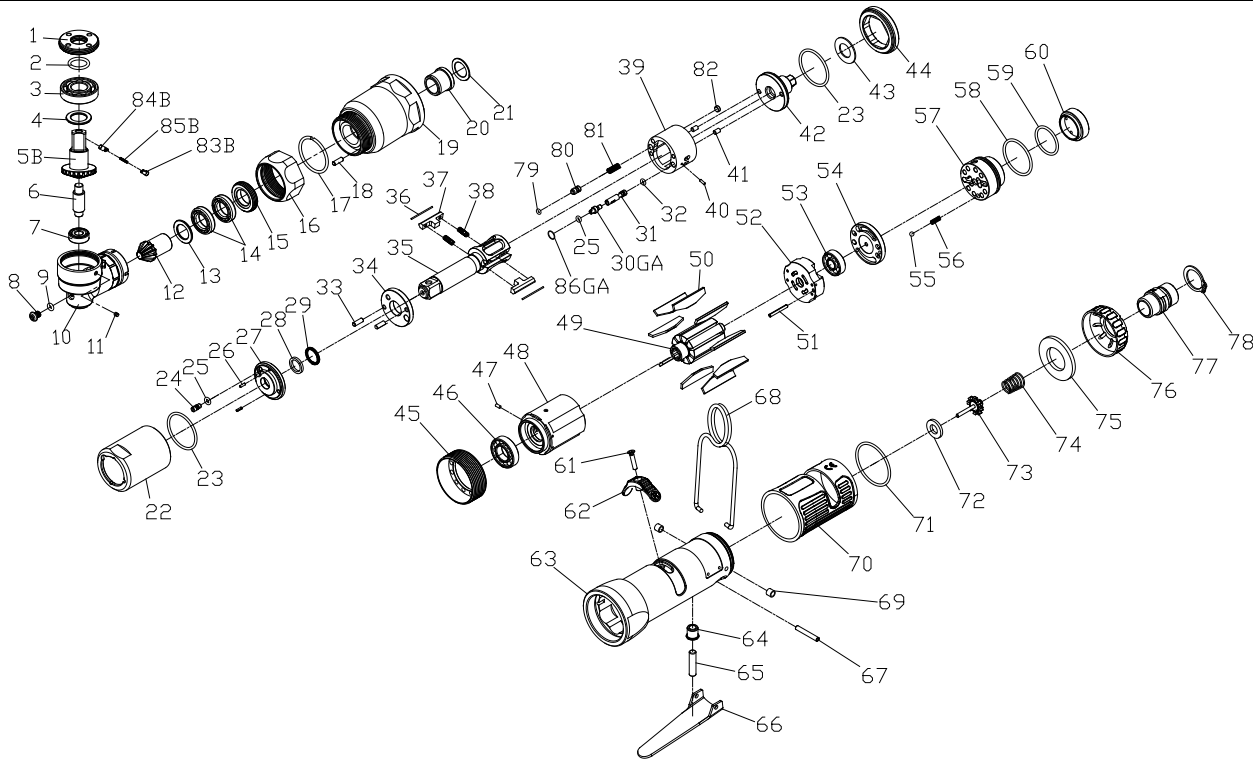

RRI-70RG IMPULSE WRENCH

Edition:07A

Index No.	Part No.	Description	Q'ty	Index No.	Part No.	Description	Q'ty
1	I70RH-706	Lock Nut	1	48	I70S-302	Cylinder	1
2	00-41192	O-Ring	1	49	I70S-303	Rotor	1
3	00-2353	Ball Bearing	1	50	I70S-304	Rotor Blade	9
4	I70RH-711	Washer	1	51	00-3326	Spring Pin	1
5B	I70RG-705-B	Shaft Gear	1	52	I70RG-305	Rear Plate	1
6	I70RH-707	Shaft	1	53	00-2356	Ball Bearing	1
7	00-2357	Ball Bearing	1	54	I40S-310	Air Inlet Plate	1
8	I90-410	Plug	1	55	00-3813	Steel Ball	1
9	00-4153	O-Ring	1	56	305F-034	Spring	1
10	I70RH-701	Angle Housing	1	57	I40S-502	F/R Valve	1
11	00-0605	Set Screw	1	58	00-41146	O-Ring	1
12	I70RH-704	Main Shaft Gear	1	59	00-41125	O-Ring	1
13	I70RH-712	Washer	1	60	I40S-309	Seat	1
14	00-2376	Ball Bearing	2	61	00-0507	Screw	1
15	I70RH-709	Lock Nut	1	62	I40S-503	Regulator Knob	1
16	I70RH-702	Lock Nut	1	63	I70S-101B	Motor Housing	1
17	I70RH-708	Anvil Collar	1	64	I40S-509	Bushing	1
18	00-3448	Pin	1	65	I40S-510	Pin	1
19	I70RH-201	Front Housing	1	66	I40S-504	Trigger	1
20	I40S-202	Bushing	1	67	00-3306	Spring Pin	1
21	I40S-424	Washer	1	68	I40S-102	Hanger	1
22	I70-401	Pulse Cylinder Housing	1	69	I40S-108	Bushing	2
23	00-41160	O-Ring	2	70	I40S-103	Housing Rubber	1
24	I70-410	Oil Plug	1	71	00-41127	O-Ring	1
25	00-41113	O-Ring	2	72	I40S-508	Bushing	1
26	00-3318	Spring Pin	2	73	305C-021	Valve Stem	1
27	I70-403	Front Plate Cover	1	74	I40S-507	Spring	1
28	I70-409	Back Up Ring	1	75	I40S-601	Muffler	1
29	00-2602	X-Ring	1	76	I40S-603	Exhaust Deflector	1
30GA	I80-411	Adjust Screw	1	77	I40S-604A	Air Inlet 1/4"PF	1
31	IS70RG-412	Valve	1	78	I40S-604B	Air Inlet 1/4"PT	1
32	00-41130	O-Ring	1		I40S-604C	Air Inlet 1/4"NPT	1
33	00-3435	Pin	2		00-3509	Snap Ring	1
34	I70-408	Front Plate	1		00-41173	O-Ring	1
35	I70RH-405	Main Shaft	1		IS40S-421	Pressure Valve	1
36	I70-452	Roller	2		I70S-453	Spring	1
37	I70-406-B	Drive Blade	2		I40S-454	Block Cap	1
38	I70-407	Spring	2	83B	I40S-462	Upper Pin	1
39	I70-404-B	Pulse Cylinder	1	84B	I40S-463	Lower Pin	1
40	00-3436	Pin	1	85B	I40S-464	Spring	1
41	00-3407	Pin	2	86GA	I80-422	Back Up Ring	1
42	I70-415	Rear Plate	1	*	I70RGRK	Repair kit :Index No-23(2); 25(2); 28; 29; 38(2); 79	
43	I40S-423	Washer	1	*	I70RGSK	Service kit :Index No-5B;12;34;35;36(2);37(2); 42; 50(9); 72; 73; 74	
44	I70-402	Lock Nut	1				
45	I70S-306	Lock Nut	1				
46	00-2348	Ball Bearing	1				
47	00-3324	Spring Pin	1	*	I40-451	Impulse Oil	