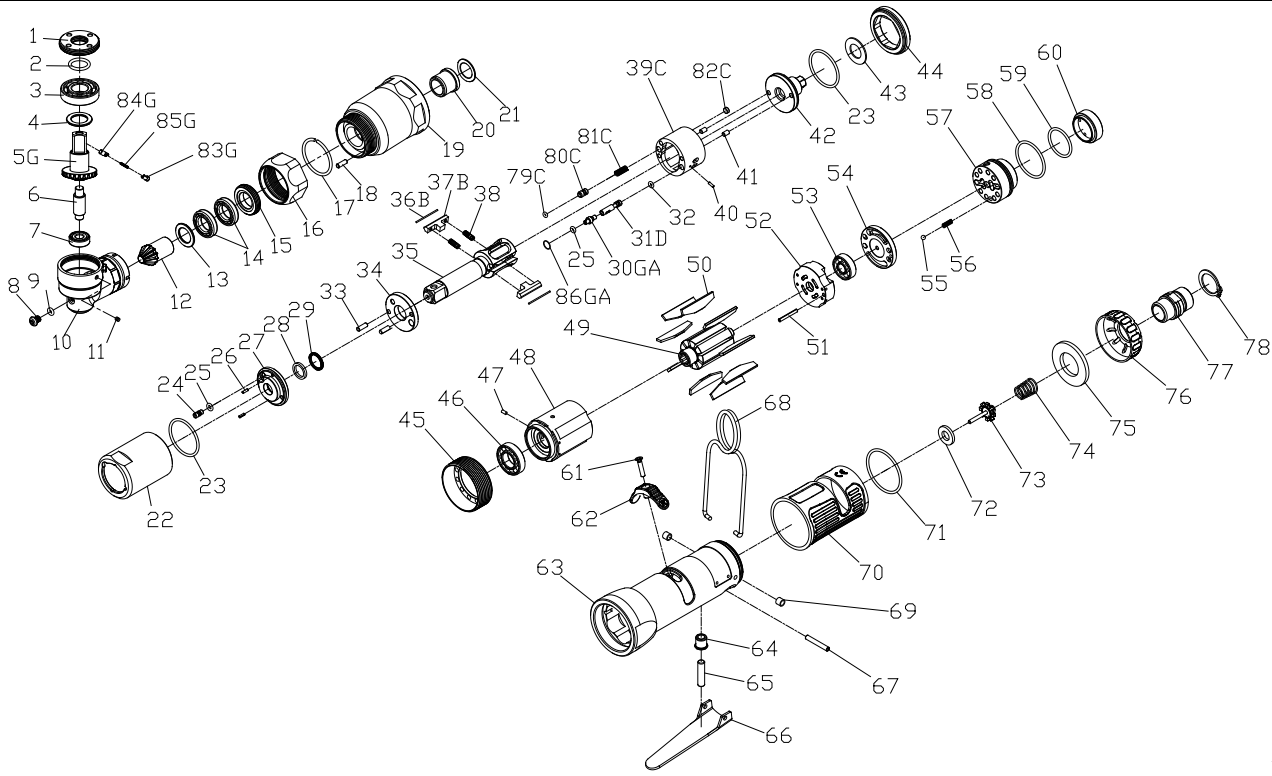

RRI-70RH IMPULSE WRENCH

Edition:07A

Index No.	Part No.	Description	Q'ty	Index No.	Part No.	Description	Q'ty
1	I70RH-706	Lock Nut	1	48	I70S-302	Cylinder	1
2	00-41192	O-Ring	1	49	I70S-303	Rotor	1
3	00-2353	Ball Bearing	1	50	I70S-304	Rotor Blade	9
4	I70RH-711	Washer	1	51	00-3326	Spring Pin	1
5G	I70RH-705-B	Shaft Gear	1	52	I50S-305	Rear Plate	1
6	I70RH-707	Shaft	1	53	00-2356	Ball Bearing	1
7	00-2357	Ball Bearing	1	54	I40S-310	Air Inlet Plate	1
8	I90-410	Plug	1	55	00-3813	Steel Ball	1
9	00-4153	O-Ring	1	56	305F-034	Spring	1
10	I70RH-701	Angle Housing	1	57	I40S-502	F/R Valve	1
11	00-0605	Set Screw	1	58	00-41146	O-Ring	1
12	I70RH-704	Main Shaft Gear	1	59	00-41125	O-Ring	1
13	I70RH-712	Washer	1	60	I40S-309	Seat	1
14	00-2376	Ball Bearing	2	61	00-0507	Screw	1
15	I70RH-709	Lock Nut	1	62	I40S-503	Regulator Knob	1
16	I70RH-702	Lock Nut	1	63	I70S-101B	Motor Housing	1
17	I70RH-708	Anvil Collar	1	64	I40S-509	Bushing	1
18	00-3448	Pin	1	65	I40S-510	Pin	1
19	I70RH-201	Front Housing	1	66	I40S-504	Trigger	1
20	I40S-202	Bushing	1	67	00-3306	Spring Pin	1
21	I40S-424	Washer	1	68	I40S-102	Hanger	1
22	I70-401	Pulse Cylinder Housing	1	69	I40S-108	Bushing	2
23	00-41160	O-Ring	2	70	I40S-103	Housing Rubber	1
24	I70-410	Oil Plug	1	71	00-41127	O-Ring	1
25	00-41113	O-Ring	2	72	I40S-508	Bushing	1
26	00-3318	Spring Pin	2	73	305C-021	Valve Stem	1
27	I70-403	Front Plate Cover	1	74	I40S-507	Spring	1
28	I70-409	Back Up Ring	1	75	I40S-601	Muffler	1
29	00-2602	X-Ring	1	76	I40S-603	Exhaust Deflector	1
30GA	I80-411	Adjust Screw	1		I40S-604A	Air Inlet 1/4"PF	
31D	IS70-412-B	Valve	1	77	I40S-604B	Air Inlet 1/4"PT	1
32	00-41130	O-Ring	1		I40S-604C	Air Inlet 1/4"NPT	
33	00-3435	Pin	2	78	00-3509	Snap Ring	1
34	I70-408	Front Plate	1	79C	00-41173	O-Ring	1
35	I70RH-405	Main Shaft	1	80C	IS40S-421	Pressure Valve	1
36B	I70-452	Roller	2	81C	I70S-453	Spring	1
37B	I70-406-B	Drive Blade	2	82C	I40S-454	Block Cap	1
38	I70-407	Spring	2	83G	I100-462	Upper Pin	1
39C	I70-404-B	Pulse Cylinder	1	84G	I100-463	Lower Pin	1
40	00-3436	Pin	1	85G	I100-464	Spring	1
41	00-3407	Pin	2	86GA	I80-422	Back Up Ring	1
42	I70-415	Rear Plate	1	*	I70RHRK	Repair kit :Index No- 23(2); 25(2); 28; 29; 38(2); 79C	
43	I40S-423	Washer	1	*	I70RHSK	Service kit :Index No- 5G;12;34;35;36B(2);37B(2); 42;50(9); 72; 73; 74	
44	I70-402	Lock Nut	1	*			
45	I70S-306	Lock Nut	1	*			
46	00-2348	Ball Bearing	1				
47	00-3324	Spring Pin	1	*	I40-451	Impulse Oil	