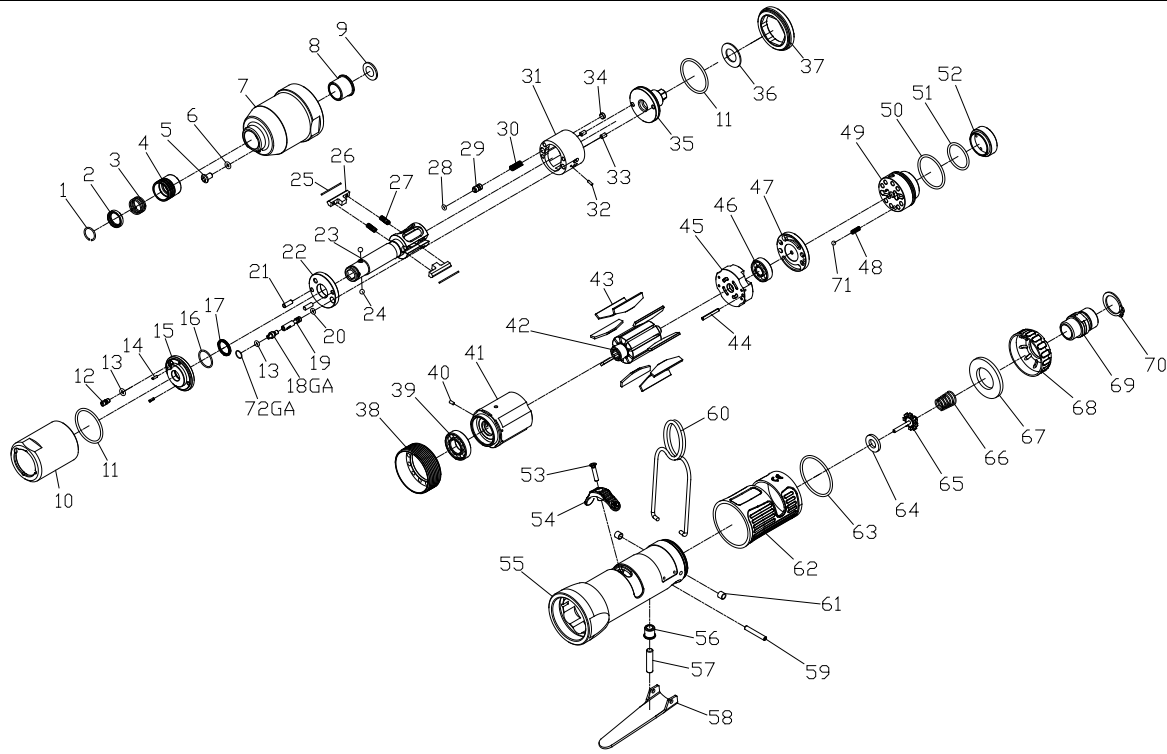

# RRI-70SA IMPULSE WRENCH

Edition:07A

Index No.	Part No.	Description	Q'ty	Index No.	Part No.	Description	Q'ty
1	I70SD-465	Anvil Collar	1	41	I70S-302	Cylinder	1
2	I70SD-419	Hold Spacer	1	42	I70S-303	Rotor	1
3	I70SD-418	Spring	1	43	I70S-304	Rotor Blade	9
4	I70SD-417	Quick change Hold	1	44	00-3326	Spring Pin	1
5	I90-410	Plug	1	45	I50S-305	Rear Plate	1
6	00-4153	O-Ring	1	46	00-2356	Ball Bearing	1
7	I70S-201	Front Housing	1	47	I40S-310	Air Inlet Plate	1
8	I40S-202	Bushing	1	48	305F-034	Spring	1
9	I40S-424	Washer	1	49	I40S-502	F/R Valve	1
10	I70-401	Pulse Cylinder Housing	1	50	00-41146	O-Ring	1
11	00-41160	O-Ring	2	51	00-41125	O-Ring	1
12	I70-410	Oil Plug	1	52	I40S-309	Seat	1
13	00-41113	O-Ring	2	53	00-0507	Screw	1
14	00-3318	Spring Pin	2	54	I40S-503	Regulator Knob	1
15	I70-403	Front Plate Cover	1	55	I70S-101B	Motor Housing	1
16	I70-409	Back Up Ring	1	56	I40S-509	Bushing	1
17	00-2602	X-Ring	1	57	I40S-510	Pin	1
18GA	I80-411	Adjust Screw	1	58	I40S-504	Trigger	1
19	IS70-412-B	Valve	1	59	00-3306	Spring Pin	1
20	00-41130	O-Ring	1	60	I40S-102	Hanger	1
21	00-3435	Pin	2	61	I40S-108	Bushing	2
22	I70-408	Front Plate	1	62	I40S-103	Housing Rubber	1
23	I70SD-405	Main Shaft	1	63	00-41127	O-Ring	1
24	00-3824	Steel Ball	2	64	I40S-508	Bushing	1
25	I70-452	Roller	2	65	305C-021	Valve Stem	1
26	I70-406-B	Drive Blade	2	66	I40S-507	Spring	1
27	I70-407	Spring	2	67	I40S-601	Muffler	1
28	00-41173	O-Ring	1	68	I40S-603	Exhaust Deflector	1
29	IS40S-421	Pressure Valve	1		I40S-604A	Air Inlet 1/4"PF	
30	I70S-453	Spring	1	69	I40S-604B	Air Inlet 1/4"PT	1
31	I70-404-B	Pulse Cylinder	1		I40S-604C	Air Inlet 1/4"NPT	
32	00-3436	Pin	1	70	00-3509	Snap Ring	1
33	00-3407	Pin	2	71	00-3813	Steel Ball	1
34	I40S-454	Block Cap	1	72GA	I80-422	Back Up Ring	1
35	I70-415	Rear Plate	1	✳	I70SDRK	Repair kit :Index No- 11(2),13(2),16,17,27(2),28	
36	I40S-423	Washer	1	✳	I70SDSK	Service kit :Index No- 22,23,25(2),26(2),35,43(9)	
37	I70-402	Lock Nut	1			64,65,66	
38	I70S-306	Lock Nut	1	✳	I40-451	Impulse Oil	
39	00-2348	Ball Bearing	1				
40	00-3324	Spring Pin	1				