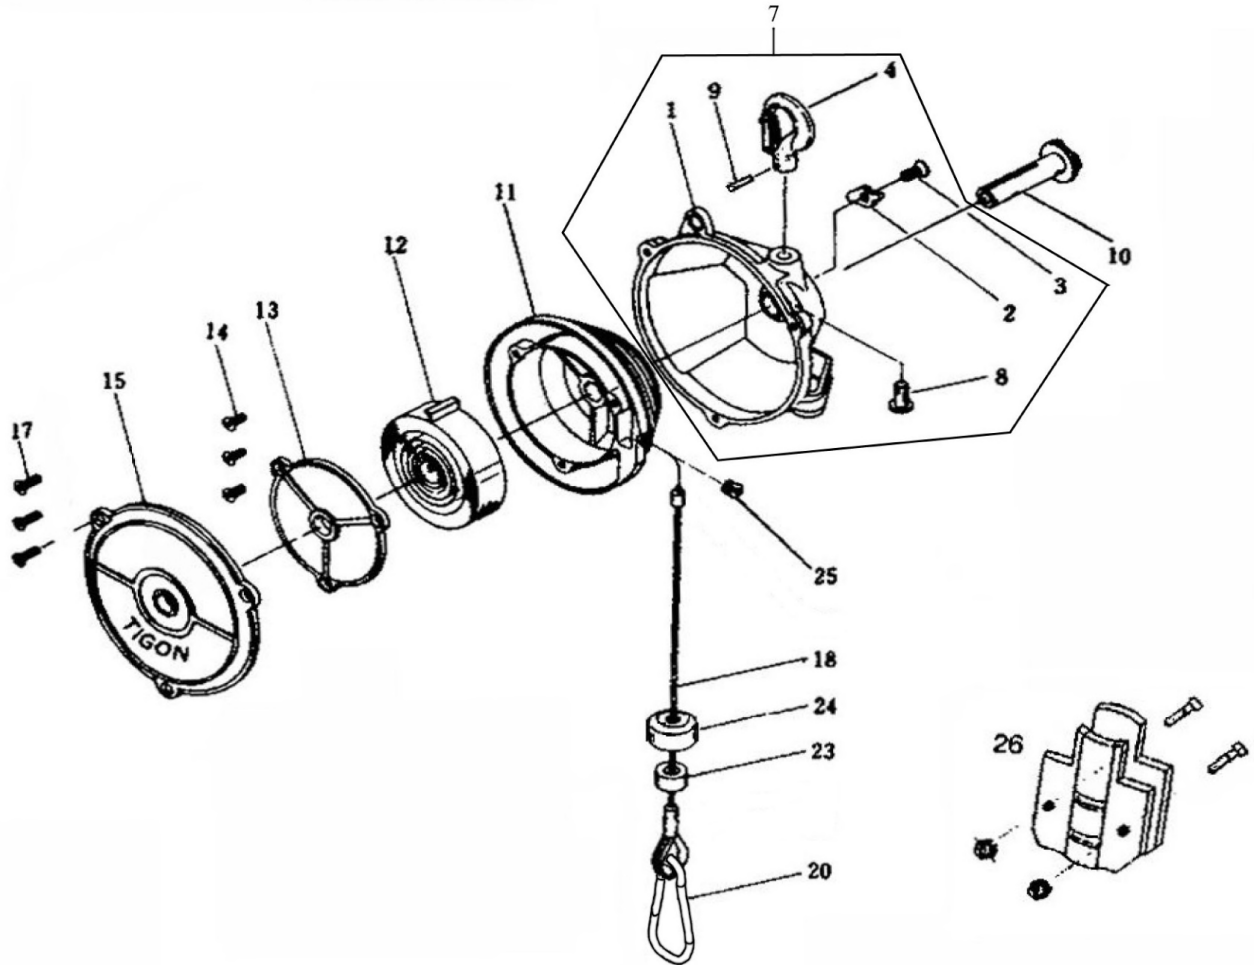

## 8. PURCHASING OF PART

Please purchase a set or complete unit.

The repairs are required to be worked by qualified person who is well trained.

Exploded View & Part List **TW-3,TW-5**

The part number which is inside of ( ) are the components of ASS'Y.

No.	Part No	Description	Q'ty
7	TB06214	CASE ASS'Y	1SET
1	(TQ08290)	CASE	1
2	(TQ08308)	RATCHET	1
3	(TQ08709)	+ COUNTER SUNK HEAD SCREW	1
4	(TB06216)	MAIN HANGER SUB ASS'Y	1SET
8	(TQ08296)	HANGER SHAFT	1
9	(TQ08509)	RIVET	1
10	TQ08309	SPINDLE	1
11	TQ08298	DRUM	1
12	TQ08300	SPIRAL SPRING TW-3	1
	TQ08000	SPIRAL SPRING TW-5	1
13	TQ08299	DRUM COVER	1
14	TQ08708	+ COUNTER SUNK HEAD SCREW	3

No.	Part No	Description	Q'ty
15	TQ08310	CASE COVER	1
17	TQ08563	+ COUNTER SUNK HEAD SCREW	3
18	TB06219	CABLE SUB ASS'Y	1
20	TQ08263	CARABINER	1
23	TQ08307	COLLAR	1
24	TQ08306	SHOCK ABSORBER	1
25	TQ08710	SET SCREW	1