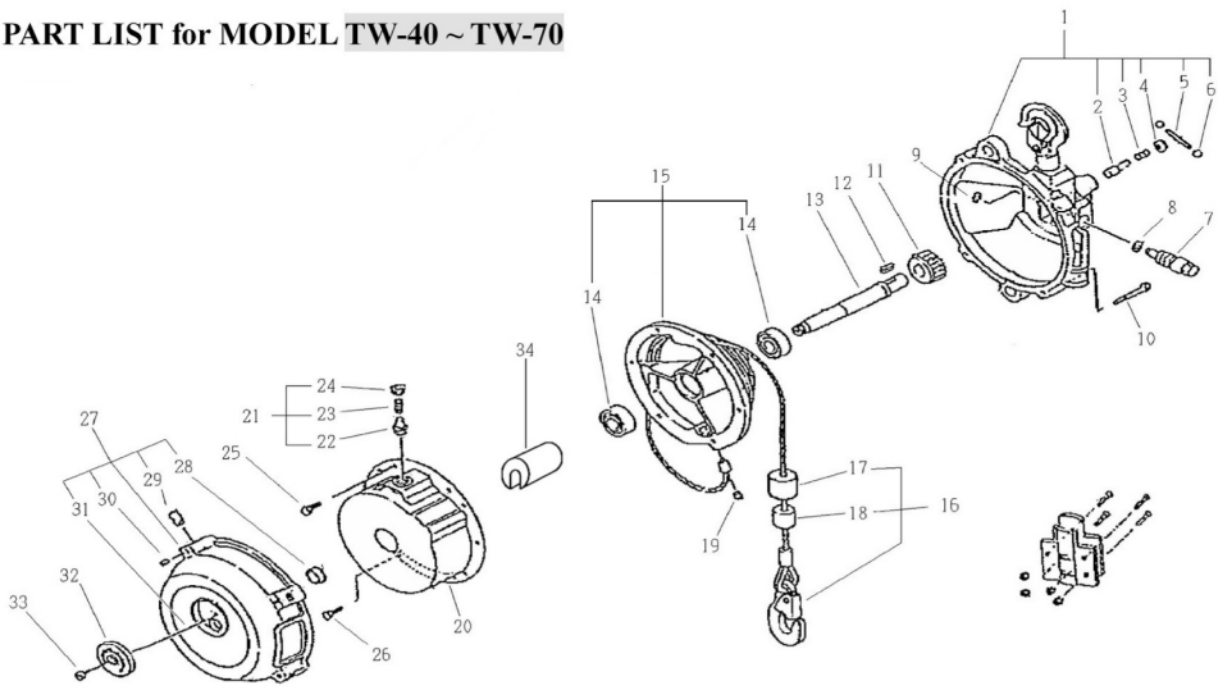

■ PART LIST for MODEL TW-40 ~ TW-70

◆ The part number which is inside of () are the components of ASS'Y.

No.	PART NO	DESCRIPTION	Qty
1	TB06419	CASE ASS'Y	1set
2	(TQ08110)	STOPPER PIN	1
3	(TQ08111)	STOPPER SPRING	1
4	(TQ08112)	STOPPER PIN HOLDER	1
5	(TQ08113)	SPRING PIN 3X40	1
6	(TQ08114)	CAP	2
7	TQ08158	WORM	1
8	TQ08672	THRUST WASHER	1
9	TQ08688	E-RING E-6	1
10	TQ08561	+ HEX. BOLT 6X40	4
11	TQ08159	WORM WHEEL	1
12	TQ08694	KEY 6X6X20	1
13	TQ08157	SPINDLE TW-40/50	1
	TQ08190	SPINDLE TW-60/70	1
15	TB06488	DRUM SUB ASS'Y	1set
14	(TQ08692)	BALL BEARING 6004	2
16	TB06420	CABLE ASS'Y	1set
17	(TQ08108)	SHOCK ABSORBER	1
18	(TQ08107)	COLLAR	1
19	TQ08666	PLUG	1
20	TB06494	SPRING SUB ASS'Y TW-40	1set
	TB06495	SPRING SUB ASS'Y TW-50	1set
	TB06503	SPRING SUB ASS'Y TW-60	1set
	TB06504	SPRING SUB ASS'Y TW-70	1set
21	TB06423	SAFETY DEVICE ASS'Y	1set
22	(TQ08154)	SAFETY DEVICE PIN	1
23	(TQ08099)	SAFETY DEVICE SPRING	1

No.	PART NO	DESCRIPTION	Qty
24	(TQ08100)	SAFETY DEVICE SCREW	1
25	TQ08690	+ HEX. BOLT 6X12	5
27	TB06582	CASE COVER ASS'Y TW-40	1set
	TB06583	CASE COVER ASS'Y TW-50	1set
	TB06584	CASE COVER ASS'Y TW-60	1set
	TB06585	CASE COVER ASS'Y TW-70	1set
28	(TQ08118)	COVER BUSHING	1
29	(TQ08721)	SAFETY ARM TW-40/50	4
	(TQ08722)	SAFETY ARM TW-60/70	4
30	(TQ08780)	HEX, SOCKET SET BOLT6X10	4
31	(TQ08163)	LABEL Tigon TW-40	1
	(TQ08179)	LABEL Tigon TW-50	1
	(TQ08194)	LABEL Tigon TW-60	1
	(TQ08203)	LABEL Tigon TW-70	1
32	TB06634	GAUGE SUB ASS'Y TW-40	1set
	TB06635	GAUGE SUB ASS'Y TW-50	1set
	TB06636	GAUGE SUB ASS'Y TW-60	1set
	TB06637	GAUGE SUB ASS'Y TW-70	1set
33	TQ08043	GAUGE SCREW	1
34	TQ08153	SPRING BUSHING TW-40/50	1
	TQ08189	SPRING BUSHING TW-60/70	1

ACCESSORY

	TB06005	CABLE STOPPER ASS'Y	1set
		INSTRUCTION MANUAL	1