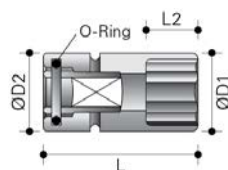

3/4" Power Sockets with Sleeve Drive – Square Drive 3/4"

6-point – normal

Model	Item No.	A/F mm	Form	L mm	D1 mm	D2 mm	L2 mm
KH3/4-17	311010	17	AS	65	31	44	12
KH3/4-18	311011	18	AS	65	32	44	12
KH3/4-19	311012	19	AS	65	33	44	14
KH3/4-21	311013	21	AS	65	35	44	16
KH3/4-22	311014	22	AS	65	37	44	16
KH3/4-23	311015	23	AS	65	38	44	16
KH3/4-24	311016	24	AS	65	39	44	16
KH3/4-26	311017	26	AS	65	41	44	16
KH3/4-27	311018	27	AS	65	43	44	16
KH3/4-28	311019	28	BS	68	44	44	20
KH3/4-29	311020	29	CS	68	45	44	20
KH3/4-30	311021	30	CS	68	47	44	20
KH3/4-32	311022	32	CS	70	49	44	20
KH3/4-33	311023	33	CS	70	51	44	20
KH3/4-34	311024	34	CS	70	52	44	20
KH3/4-35	311025	35	CS	70	53	44	20
KH3/4-36	311026	36	CS	70	54	44	20
KH3/4-38	311027	38	CS	72	57	44	22
KH3/4-41	311028	41	CS	72	60	44	22
KH3/4-46	311029	46	CS	77	67	54	23
KH3/4-50	311030	50	CS	77	71	54	23

6-point – with magnet

Model	Item No.	A/F mm	Form	L mm	D1 mm	D2 mm	L2 mm
KHM3/4-13	311213	13	AS	65	24,5	44	12
KHM3/4-14	311214	14	AS	65	25,5	44	12
KHM3/4-15	311215	15	AS	65	27	44	12
KHM3/4-16	311216	16	AS	65	28	44	12
KHM3/4-17	311217	17	AS	65	30	44	12
KHM3/4-18	311218	18	AS	65	31	44	12
KHM3/4-19	311219	19	AS	65	32	44	14
KHM3/4-20	311220	20	AS	68	34	44	14
KHM3/4-21	311221	21	AS	68	35	44	16
KHM3/4-22	311222	22	AS	68	37	44	16
KHM3/4-23	311223	23	AS	68	38	44	16
KHM3/4-24	311224	24	AS	68	39	44	16
KHM3/4-25	311225	25	AS	69	41	44	16
KHM3/4-26	311226	26	AS	69	42	44	16
KHM3/4-27	311227	27	AS	69	43	44	16

Torx® E

Model	Item No.	Torx #	Form	L mm	D1 mm	D2 mm	L2 mm
KH3/4-E18	311150	E18	AS	65	26	44	12,5
KH3/4-E20	311151	E20	AS	65	28	44	14
KH3/4-E22	311152	E22	AS	65	31	44	15
KH3/4-E24	311153	E24	AS	65	33	44	16,5

Hex Driver (Allen)