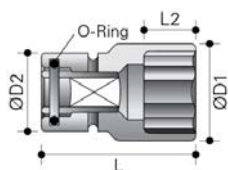

3/4" Power Sockets with Sleeve Drive – Square Drive 3/4"

6-point – normal

Model	Item No.	A/F mm	Form	L mm	D1 mm	D2 mm	L2 mm
KH3/4-17	311010	17	AS	65	31	44	12
KH3/4-18	311011	18	AS	65	32	44	12
KH3/4-19	311012	19	AS	65	33	44	14
KH3/4-21	311013	21	AS	65	35	44	16
KH3/4-22	311014	22	AS	65	37	44	16
KH3/4-23	311015	23	AS	65	38	44	16
KH3/4-24	311016	24	AS	65	39	44	16
KH3/4-26	311017	26	AS	65	41	44	16
KH3/4-27	311018	27	AS	65	43	44	16
KH3/4-28	311019	28	BS	68	44	44	20
KH3/4-29	311020	29	CS	68	45	44	20
KH3/4-30	311021	30	CS	68	47	44	20
KH3/4-32	311022	32	CS	70	49	44	20
KH3/4-33	311023	33	CS	70	51	44	20
KH3/4-34	311024	34	CS	70	52	44	20
KH3/4-35	311025	35	CS	70	53	44	20
KH3/4-36	311026	36	CS	70	54	44	20
KH3/4-38	311027	38	CS	72	57	44	22
KH3/4-41	311028	41	CS	72	60	44	22
KH3/4-46	311029	46	CS	77	67	54	23
KH3/4-50	311030	50	CS	77	71	54	23

6-point – with magnet

Model	Item No.	A/F mm	Form	L mm	D1 mm	D2 mm	L2 mm
KHM3/4-13	311213	13	AS	65	24,5	44	12
KHM3/4-14	311214	14	AS	65	25,5	44	12
KHM3/4-15	311215	15	AS	65	27	44	12
KHM3/4-16	311216	16	AS	65	28	44	12
KHM3/4-17	311217	17	AS	65	30	44	12
KHM3/4-18	311218	18	AS	65	31	44	12
KHM3/4-19	311219	19	AS	65	32	44	14
KHM3/4-20	311220	20	AS	68	34	44	14
KHM3/4-21	311221	21	AS	68	35	44	16
KHM3/4-22	311222	22	AS	68	37	44	16
KHM3/4-23	311223	23	AS	68	38	44	16
KHM3/4-24	311224	24	AS	68	39	44	16
KHM3/4-25	311225	25	AS	69	41	44	16
KHM3/4-26	311226	26	AS	69	42	44	16
KHM3/4-27	311227	27	AS	69	43	44	16

Torx® E

Model	Item No.	Torx #	Form	L mm	D1 mm	D2 mm	L2 mm
KH3/4-E18	311150	E18	AS	65	26	44	12,5
KH3/4-E20	311151	E20	AS	65	28	44	14
KH3/4-E22	311152	E22	AS	65	31	44	15
KH3/4-E24	311153	E24	AS	65	33	44	16,5

Hex Driver (Allen)