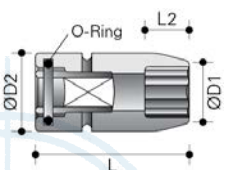

Hex Driver (Allen)

Model	Item No.	A/F mm	Form	L mm	D1 mm	D2 mm	L2 mm
KH3/4-A10	311110	10	ES	100	–	44	20
KH3/4-A12	311111	12	ES	100	–	44	20
KH3/4-A14	311112	14	ES	100	–	44	20
KH3/4-A16	311113	16	ES	100	–	44	20
KH3/4-A17	311114	17	ES	100	–	44	20
KH3/4-A19	311115	19	ES	100	–	44	20
KH3/4-A22	311116	22	ES	100	–	44	20
KH3/4-A24	311117	24	ES	100	–	44	20
KH3/4-A27	311118	27	ES	100	–	44	20
KH3/4-A30	311119	30	ES	100	–	44	20
KH3/4-A32	311120	32	ES	100	–	44	20
KH3/4-A33	311121	33	ES	100	–	44	20
KH3/4-A36	311122	36	ES	100	–	44	20
KH3/4-A38	311123	38	ES	100	–	44	20

Form AS