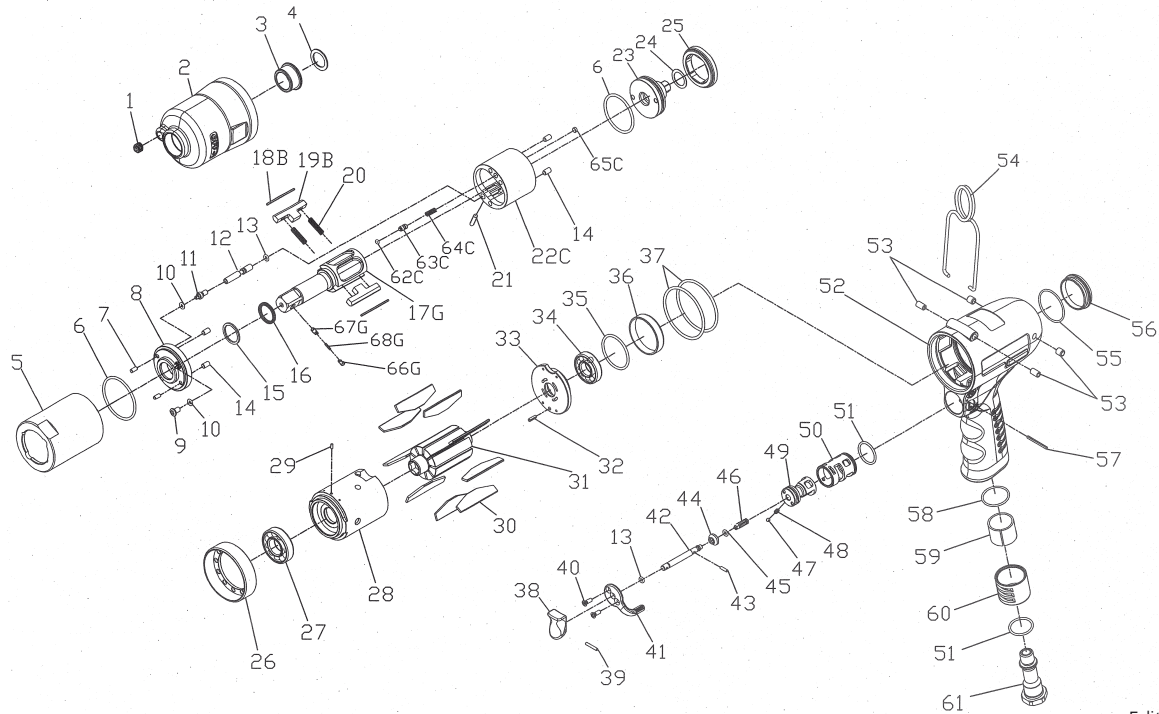

# RRI-100 IMPULSE WRENCH

Edition:07

Index No.	Part No.	Description	Q'ty	Index No.	Part No.	Description	Q'ty
1	00-0612	Plug	1	39	00-3354	Spring Pin	1
2	I100-201	Front Housing	1	40	00-0505	Screw	2
3	I100-202	Bushing	1	41	I100-503	Regulator Knob	1
4	I100-424	Washer	1	42	IS100-505	Valve Stem	1
5	I100-401	Pulse Cylinder Housing	1	43	00-3356	Spring Pin	1
6	00-41106	O-Ring	2	44	I100-508	Bushing	1
7	00-3426	Pin	2	45	00-41172	O-Ring	1
8	I100-408	Front Plate Cover	1	46	I100-507	Spring	1
9	I100-410	Oil Plug	1	47	00-3813	Steel Ball	1
10	00-4153	O-Ring	2	48	I100-506	Spring	1
11	I100-411	Adjust Screw	1	49	I100-502	F/R Valve	1
12	IS100-412	Valve	1	50	I100-501	Valve Sleeve	1
13	00-4101	O-Ring	2	51	00-41111	O-Ring	2
14	00-3432	Pin	4	52	I100-101	Motor Housing	1
15	I100-409	Back-up Ring	1	53	I40S-108	Bushing	4
16	00-2601	X-Ring	1	54	I40S-102	Hanger	1
17G	I100-405-B	Main Shaft	1	55	00-41127	O-Ring	1
18B	I100-452	Roller	2	56	I100-104	Nut	1
19B	I100-406-B	Drive Blade	2	57	I100-511	Pin	1
20	I100-407	Spring	2	58	00-4158	O-Ring	1
21	00-3441	Pin	1	59	I100-601	Muffler	1
22C	I100-404-B	Pulse Cylinder	1	60	I100-603	Exhaust Deflector	1
23	I100-415	Rear Plate	1		I100-604A	Air Inlet 1/4"-19PF	
24	I100-423	Washer	1	61	I100-604B	Air Inlet 1/4"-19PT	1
25	I100-402	Lock Nut	1		I100-604C	Air Inlet 1/4"-18NPT	
26	I100-306	Lock Nut	1	62C	00-41173	O-Ring	1
27	00-2345	Ball Bearing	1	63C	IS40S-421	Pressure Valve	1
28	I100-302	Cylinder	1	64C	I100-453	Spring	1
29	00-3324	Spring Pin	1	65C	I40S-454	Block Cap	1
30	I100-304	Rotor Blade	9	66G	I100-462	Upper Pin	1
31	I100-303	Rotor	1	67G	I100-463	Lower Pin	1
32	00-3339	Spring Pin	1	68G	I100-464	Spring	1
33	I100-305	Rear Plate	1	※	I100RK	Repair kit :Index No-	
34	00-2358	Ball Bearing	1			6(2); 10(2) ; 15; 16; 20(2);62C	
35	00-41124	O-Ring	1	※	I100SK	Service kit :Index No-	
36	I100-307	Rear Cover	1			8;17G;18B(2);19B(2) 23;	
37	00-41116	O-Ring	2			30(9);44; 45; 46	
38	I130-504	Trigger	1	※	I40-451	Impulse Oil	