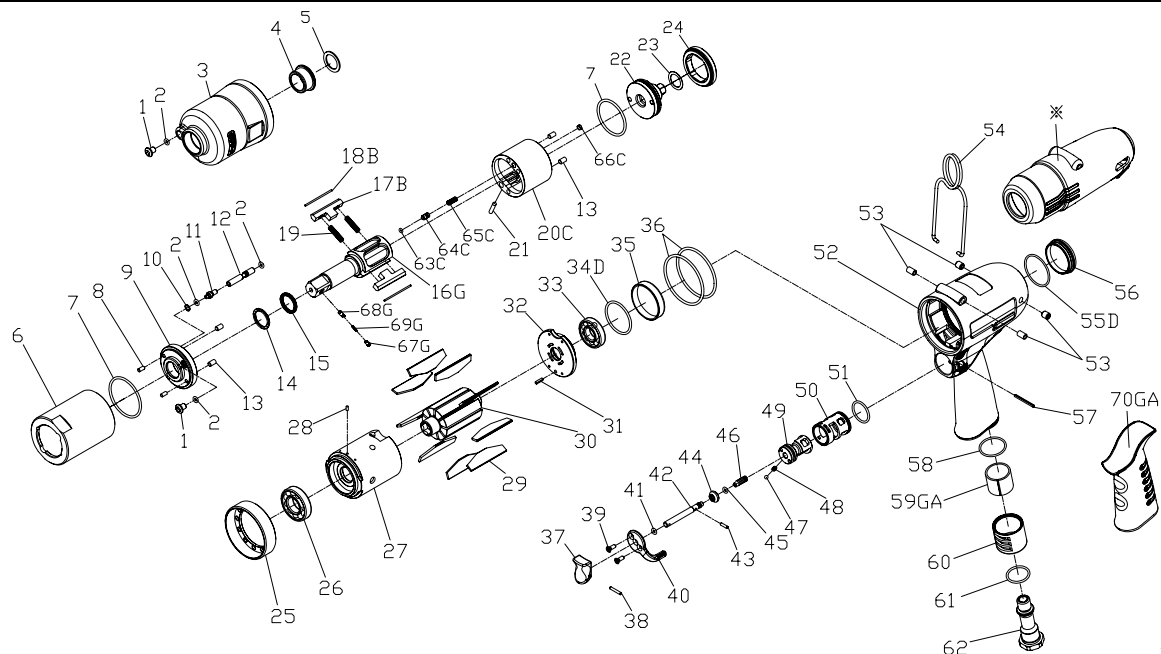

# RRI-130 IMPULSE WRENCH

Edition:07A

Index No.	Part No.	Description	Q'ty	Index No.	Part No.	Description	Q'ty
1	I90-410	Plug	1	41	00-4101	O-Ring	1
2	00-4153	O-Ring	4	42	IS130-505	Valve Stem	1
3	I130-201	Front Housing	1	43	00-3356	Spring Pin	1
4	I100-202	Bushing	1	44	I100-508	Bushing	1
5	I100-424	Washer	1	45	00-41172	O-Ring	1
6	I130-401	Pulse Cylinder Housing	1	46	I100-507	Spring	1
7	00-41181	O-Ring	2	47	00-3813	Steel Ball	1
8	00-3426	Pin	2	48	I100-506	Spring	1
9	I130-408	Front Plate Cover	1	49	I130-502	F/R Valve	1
10	I130-431	Back-up Ring	1	50	I130-501	Valve Sleeve	1
11	I130-411	Adjust Screw	1	51	00-41145	O-Ring	1
12	IS130-412	Valve	1	52	I130-101	Motor Housing	1
13	00-3432	Pin	4	53	I40S-108	Bushing	4
14	I100-409	Back-up Ring	1	54	I40S-102	Hanger	1
15	00-2601	X-Ring	1	55D	00-41194	O-Ring	1
16G	I130-405-B	Main Shaft	1	56	I130-104	Nut	1
17B	I130-406-B	Drive Blade	2	57	I130-511	Pin	1
18B	I130-452	Roller	2	58	00-4158	O-Ring	1
19	I130-407	Spring	2	59GA	I70-601	Muffler	1
20C	I130-404-B	Pulse Cylinder	1	60	I100-603	Exhaust Deflector	1
21	00-3428	Pin	1	61	00-41111	O-Ring	1
22	I130-415	Rear Plate	1		I100-604A	Air Inlet 1/4"-19PF	
23	I100-423	Washer	1	62	I100-604B	Air Inlet 1/4"-19PT	1
24	I130-402	Lock Nut	1		I100-604C	Air Inlet 1/4"-18NPT	
25	I130-306	Lock Nut	1	63C	00-41113	O-Ring	1
26	00-2353	Ball Bearing	1	64C	I130-455	Pressure Valve	1
27	I130-302	Cylinder	1	65C	I130-453	Spring	1
28	00-3324	Spring Pin	1	66C	I130-454	Block Cap	1
29	I130-304	Rotor Blade	9	67G	I100-462	Upper Pin	1
30	I130-303	Rotor	1	68G	I100-463	Lower Pin	1
31	00-3361	Spring Pin	1	69G	I100-464	Spring	1
32	I130-305	Rear Plate	1	70GA	I130-103	Housing Rubber	1
33	00-2345	Ball Bearing	1	※	I130-109	Tool Cover	1
34D	00-4135	O-Ring	1	※	I130RK	Repair kit :Index No-	
35	I130-307	Rear Cover	1	※		2(2);7(2);10;14;15;19(2);63C	
36	00-41182	O-Ring	2	※	I130SK	Service kit :Index No-	
37	I130-504	Trigger	1			9;16G;17B(2);18B(2);22;	
38	00-3354	Spring Pin	1			29(9);44; 45; 46	
39	00-0505	Screw	2	※	I40-451	Impulse Oil	
40	I100-503	Regulator Knob	1				