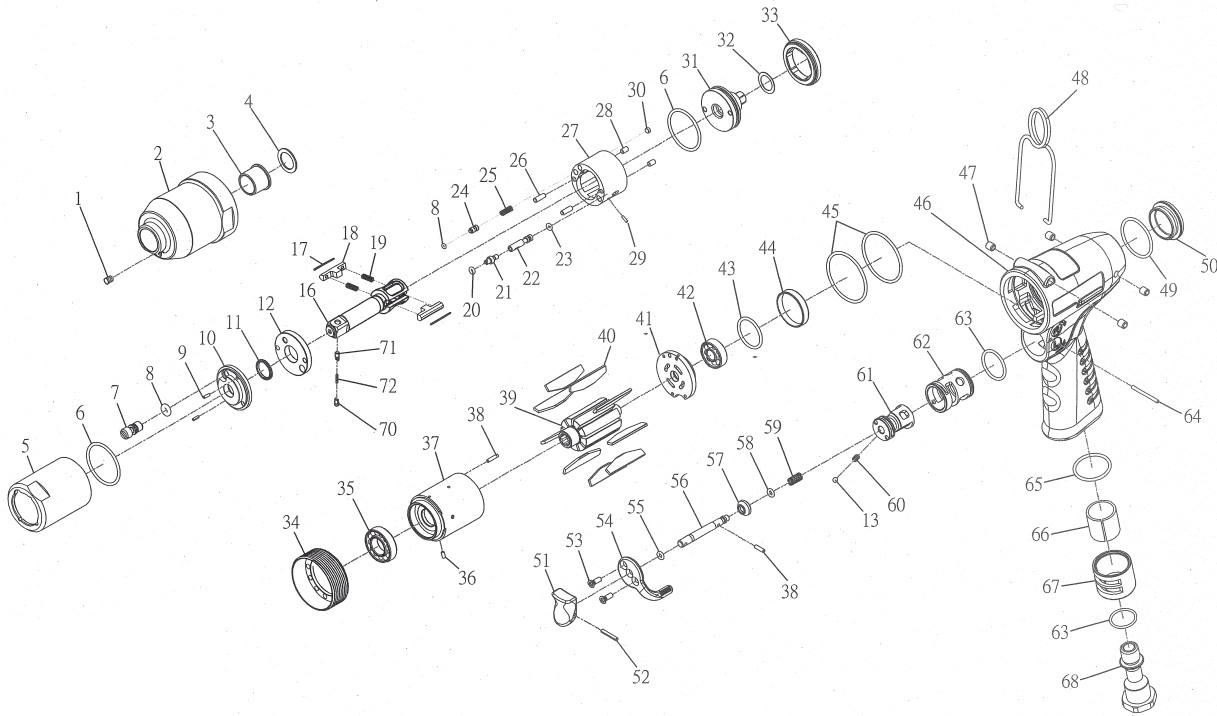

RRI-30 IMPULSE WRENCH

Edition:07

Index No.	Part No.	Description	Q'ty	Index No.	Part No.	Description	Q'ty
1	00-0610	Plug	1	43	00-41135	O-Ring	1
2	130S-201	Front Housing	1	44	140-307	Rear Cover	1
3	140S-202	Bushing	1	45	00-41144	O-Ring	2
4	140S-424	Washer	1	46	140-101	Motor Housing	1
5	130S-401	Pulse Cylinder Housing	1	47	140S-108	Bushing	4
6	00-41110	O-Ring	2	48	140S-102	Hanger	1
7	130S-410	Oil Plug	1	49	00-41146	O-Ring	1
8	00-41173	O-Ring	2	50	140-104	Nut	1
9	00-3318	Spring Pin	2	51	140-504	Trigger	1
10	130S-403	Front Plate Cover	1	52	00-3354	Spring Pin	1
11	00-2604	X-Ring	1	53	00-0505	Screw	2
12	130S-408	Front Plate	1	54	1100-503	Regulator Knob	1
16	130-405-B	Main Shaft	1	55	00-4101	O-Ring	1
17	140S-452	Roller	2	56	1S40-505	Valve Stem	1
18	130S-406-B	Drive Blade	2	57	1100-508	Bushing	1
19	130S-407	Spring	2	58	00-41172	O-Ring	1
20	00-41113	O-Ring	1	59	140-507	Spring	1
21	140S-411	Adjust Screw	1	60	1100-506	Spring	1
22	1S40S-412-B	Valve	1	61	140-502	F/R Valve	1
23	00-41130	O-Ring	1	62	140-501	Valve Sleeve	1
24	1S40S-421	Pressure Valve	1	63	00-41111	O-Ring	2
25	140S-453	Spring	1	64	1100-511	Pin	1
26	00-3435	Pin	2	65	00-41145	O-Ring	1
27	130S-404-B	Pulse Cylinder	1	66	140-601	Muffler	1
28	00-3407	Pin	2	67	140-603	Exhaust Deflector	1
29	00-3436	Pin	1		140-604A	Air Inlet 1/4" -19PF	
30	140S-454	Black Cap	1	68	140-604B	Air Inlet 1/4" -19PT	1
31	130S-415	Rear Plate	1		140-604C	Air Inlet 1/4" -18NPT	
32	140S-423	Washer	1	69	00-3813	Steel Ball	1
33	130S-402	Lock Nut	1	70	140S-462	Upper Pin	1
34	140S-306	Lock Nut	1	71	140S-463	Lower Pin	1
35	00-2348	Ball Bearing	1	72	140S-464	Spring	1
36	00-3324	Spring Pin	1	※	130RK	Repair kit :Index No-	
37	140-302	Cylinder	1			6(2); 8(2); 11; 19(2); 20	
38	00-3356	Spring Pin	2	※	130SK	Service kit :Index No-	
39	140S-303	Rotor	1			12;16;17(2);18(2);31; 40(9)	
40	140S-304	Rotor Blade	9			57;58;59	
41	140-305	Rear Plate	1	※	140-451	Impulse Oil	
42	00-2356	Ball Bearing	1				