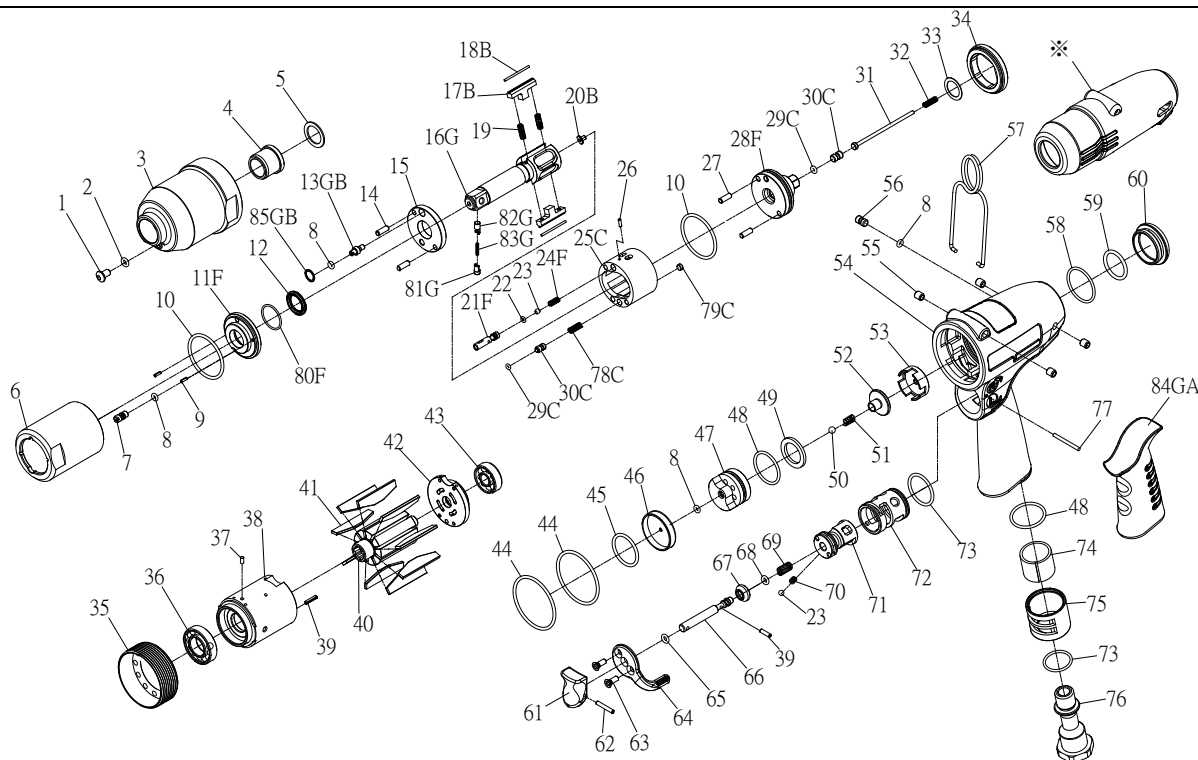

RRI-40T IMPULSE WRENCH

Edition:07B

Index No.	Part No.	Description	Q'ty	Index No.	Part No.	Description	Q'ty
1	I100-410	Plug	1	48	00-41145	O-Ring	2
2	00-4153	O-Ring	1	49	IS40S-312	Washer	1
3	I40S-201	Front Housing	1	50	00-3824	Steel Ball	1
4	I40S-202	Bushing	1	51	IS40S-313	Spring	1
5	I40S-424	Washer	1	52	IS40S-311	Valve	1
6	I40S-401	Pulse Cylinder Housing	1	53	IS40-518	Seat	1
7	I70-410	Oil Plug	1	54	IS40-101	Motor Housing	1
8	00-41113	O-Ring	4	55	I40S-108	Bushing	4
9	00-3318	Spring Pin	2	56	IS100-609	Screw	1
10	00-41127	O-Ring	2	57	I40S-102	Hanger	1
11F	I40S-403-B	Front Plate Cover	1	58	00-41146	O-Ring	1
12	00-2602	X-Ring	1	59	00-4169	O-Ring	1
13GB	I80-411	Adjust Screw	1	60	I40-104	Nut	1
14	00-3435	Pin	2	61	I40-504	Trigger	1
15	I40S-408	Front Plate	1	62	00-3354	Spring Pin	1
16G	I40S-405-B	Main Shaft	1	63	00-0505	Screw	2
17B	I40S-406-B	Drive Blade	2	64	I100-503	Regulator Knob	1
18B	I40S-452	Roller	2	65	00-4101	O-Ring	1
19	I40S-407	Spring	2	66	IS40-505	Valve Stem	1
20B	IS40-450	Block Valve	1	67	I100-508	Bushing	1
21F	IS40S-412-C	Valve	1	68	00-41172	O-Ring	1
22	00-41130	O-Ring	1	69	I40-507	Spring	1
23	00-3813	Steel Ball	2	70	I100-506	Spring	1
24F	IS40S-425-C	Spring	1	71	IS40-502	F/R Valve	1
25C	I40S-404-B	Pulse Cylinder	1	72	I40-501	Valve Sleeve	1
26	00-3436	Pin	1	73	00-41111	O-Ring	2
27	00-3407	Pin	2	74	I40-601	Muffler	1
28F	IS40S-415-C	Rear Plate	1	75	I40-603	Exhaust Deflector	1
29C	00-41173	O-Ring	2		I40-604A	Air Inlet 1/4"-19PF	
30C	IS40S-421	Pressure Valve	2	76	I40-604B	Air Inlet 1/4"-19PT	1
31	IS40-314	Shut Off Stem	1		I40-604C	Air Inlet 1/4"-18NPT	
32	IS40S-317	Spring	1	77	I100-511	Pin	1
33	I40S-423	Washer	1	78C	I40S-453	Spring	1
34	I40S-402	Lock Nut	1	79C	I40S-454	Block Cap	1
35	I40S-306	Lock Nut	1	80F	I40-409	Back Up Ring	1
36	00-2348	Ball Bearing	1	81G	I40S-462	Upper Pin	1
37	00-3324	Spring Pin	1	82G	I40S-463	Lower Pin	1
38	I40-302	Cylinder	1	83G	I40S-464	Spring	1
39	00-3356	Spring Pin	2	84GA	I60-103	Housing Rubber	1
40	I40S-303	Rotor	1	85GB	I80-422	Back Up Ring	1
41	I40S-304	Rotor Blade	9	※	I40-109	Tool Cover	1
42	I40-305	Rear Plate	1	※	IS40RK	Repair kit :Index No-8(2);10(2);12;19(2);29C(2);80F	
43	00-2356	Ball Bearing	1	※	IS40SK	Service kit :Index No-15;16G;17B(2);18B(2) 28F;	
44	00-41144	O-Ring	2	※		41(9);51; 67; 68; 69	
45	00-41135	O-Ring	1	※	I40S-451	Impulse Oil	
46	IS40-307	Rear Cover	1				
47	IS40-524	Valve Seat	1				