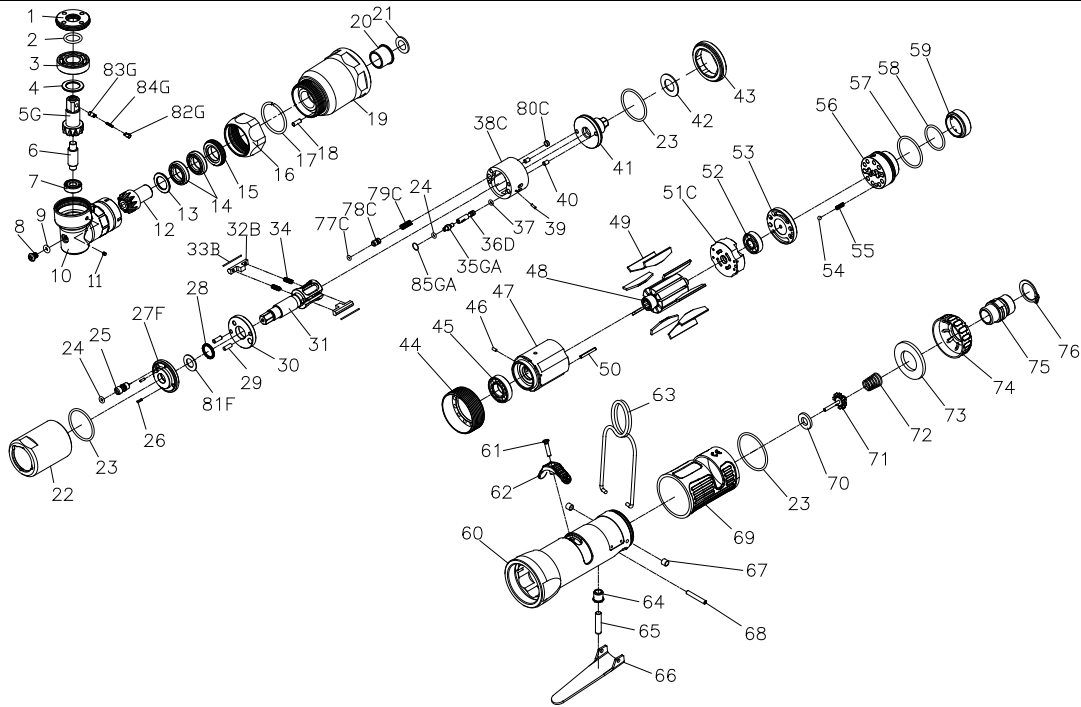

RRI-50R IMPULSE WRENCH

Edition:07A

Index No.	Part No.	Description	Q'ty	Index No.	Part No.	Description	Q'ty
1	I50R-706	Lock Nut	1	48	I40S-303	Rotor	1
2	00-41134	O-Ring	1	49	I40S-304	Rotor Blade	9
3	00-2358	Ball Bearing	1	50	00-3326	Spring Pin	1
4	I50R-711	Washer	1	51C	I50R-305	Rear End Plate	1
5G	I50R-705-B	Shaft Gear	1	52	00-2356	Ball Bearing	1
6	I50R-707	Shaft	1	53	I40S-310	Airinlet Plate	1
7	00-2357	Ball Bearing	1	54	00-3813	Steel Ball	1
8	I90-410	Plug	1	55	305F-034	Spring	1
9	00-4153	O-Ring	1	56	I40S-502	F/R Valve	1
10	I50R-701	Angle Housing	1	57	00-41146	O-Ring	1
11	00-0605	Set Screw	1	58	00-41125	O-Ring	1
12	I50R-704	Main Shaft Gear	1	59	I40S-309	Seat	1
13	I50R-712	Washer	1	60	I40S-101B	Motor Housing	1
14	00-2352	Ball Bearing	2	61	00-0507	Screw	1
15	I50R-709	Lock Nut	1	62	I40S-503	Regulator Knob	1
16	I50R-702	Lock Nut	1	63	I40S-102	Hanger	1
17	I50R-708	Anvil Collar	1	64	I40S-509	Bushing	1
18	00-3430	Pin	1	65	I40S-510	Pin	1
19	I50R-201	Front Housing	1	66	I40S-504	Trigger	1
20	I40S-202	Bushing	1	67	I40S-108	Bushing	2
21	I40S-424	Washer	1	68	00-3306	Spring Pin	1
22	I40S-401	Pulse Cylinder Housing	1	69	I40S-103	Housing Rubber	1
23	00-41127	O-Ring	3	70	I40S-508	Bushing	1
24	00-41113	O-Ring	2	71	305C-021	Valve Stem	1
25	I70-410	Oil Plug	1	72	I40S-507	Spring	1
26	00-3318	Spring Pin	2	73	I40S-601	Muffler	1
27F	I40S-403-B	Front Plate Cover	1	74	I40S-603	Exhaust Deflector	1
28	00-2602	X-Ring	1		I40S-604A	Air Inlet 1/4"PF-19	
29	00-3435	Pin	2	75	I40S-604B	Air Inlet 1/4"PT-19	1
30	I40S-408	Front Plate	1		I40S-604C	Air Inlet 1/4"NPT-18	
31	I50R-405	Main Shaft	1	76	00-3509	Snap Ring	1
32B	I40S-406-B	Drive Blade	2	77C	00-41173	O-Ring	1
33B	I40S-452	Roller	2	78C	IS40S-421	Pressure Valve	1
34	I40S-407	Spring	2	79C	I40S-453	Spring	1
35GA	I80-411	Adjust Screw	1	80C	I40S-454	Block Cap	1
36D	IS40S-412-B	Valve	1	81F	I40-409	Back Up Ring	1
37	00-41130	O-Ring	1	82G	I40S-462	Upper Pin	1
38C	I40S-404-B	Pulse Cylinder	1	83G	I40S-463	Lower Pin	1
39	00-3436	Pin	1	84G	I40S-464	Spring	1
40	00-3407	Pin	2	85GA	I80-422	Back Up Ring	1
41	I40S-415	Rear Plate	1	※	I50RRK	Repair kit :Index No-23(2); 24(2); 28; 34(2); 77C;81F	
42	I40S-423	Washer	1	※	I50RSK	Service kit :Index No-5G;12;30;31;32B(2);33B(2);4149(9); 70; 71; 72	
43	I40S-402	Lock Nut	1	※			
44	I40S-306	Lock Nut	1	※			
45	00-2348	Ball Bearing	1	※	I40-451	Impulse Oil	
46	00-3324	Spring Pin	1				
47	I40S-302	Cylinder	1				