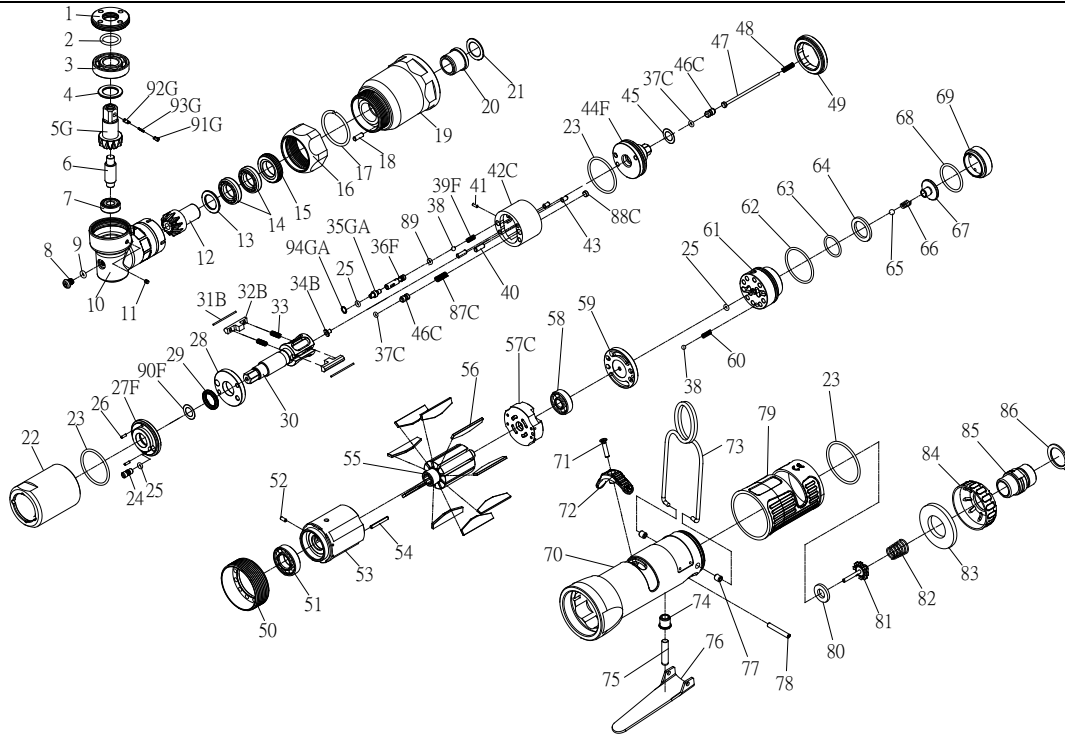

# RRI-50RT IMPULSE WRENCH

Edition:07A

Index No.	Part No.	Description	Q'ty	Index No.	Part No.	Description	Q'ty
1	I50R-706	Lock Nut	1	52	00-3324	Spring Pin	1
2	00-41134	O-Ring	1	53	I40S-302	Cylinder	1
3	00-2358	Ball Bearing	1	54	00-3326	Spring Pin	1
4	I50R-711	Washer	1	55	I40S-303	Rotor	1
5G	I50R-705-B	Shaft Gear	1	56	I40S-304	Rotor Blade	9
6	I50R-707	Shaft	1	57C	I50R-305	Rear Plate	1
7	00-2357	Ball Bearing	1	58	00-2356	Ball Bearing	1
8	I90-410	Plug	1	59	I40S-310	Air inlet Plate	1
9	00-4153	O-Ring	1	60	305F-034	Spring	1
10	I50R-701	Angle Housing	1	61	IS40S-502	F/R Valve	1
11	00-0605	Set Screw	1	62	00-41146	O-Ring	1
12	I50R-704	Main Shaft Gear	1	63	00-4121	O-Ring	1
13	I50R-712	Washer	1	64	IS40S-312	Valve Washer	1
14	00-2352	Ball Bearing	2	65	00-3824	Steel Ball	1
15	I50R-709	Lock Nut	1	66	IS40S-313	Spring	1
16	I50R-702	Lock Nut	1	67	IS40S-311	Valve	1
17	I50R-708	Anvil Collar	1	68	00-41125	O-Ring	1
18	00-3430	Pin	1	69	I40S-309	Seat	1
19	I50R-201	Front Housing	1	70	I40S-101B	Motor Housing	1
20	I40S-202	Bushing	1	71	00-0507	Screw	1
21	I40S-424	Washer	1	72	I40S-503	Regulator Knob	1
22	I40S-401	Pulse Cylinder Housing	1	73	I40S-102	Hanger	1
23	00-41127	O-Ring	3	74	I40S-509	Bushing	1
24	I70-410	Oil Plug	1	75	IS40S-510	Pin	1
25	00-41113	O-Ring	3	76	I40S-504	Trigger	1
26	00-3318	Spring Pin	2	77	I40S-108	Bushing	2
27F	I40S-403-B	Front Plate Cover	1	78	00-3306	Spring Pin	1
28	I40S-408	Front Plate	1	79	I40S-103	Rubber	1
29	00-2602	X-Ring	1	80	I40S-508	Bushing	1
30	I50R-405	Main Shaft	1	81	305C-021	Valve Stem	1
31B	I40S-452	Roller	2	82	I40S-507	Spring	1
32B	I40S-406-B	Drive Blade	2	83	I40S-601	Muffler	1
33	I40S-407	Spring	2	84	I40S-603	Exhaust Deflector	1
34B	IS40-450	Block Valve	1		I40S-604A	Air Inlet 1/4"PF-19	
35GA	I80-411	Adjust Screw	1	85	I40S-604B	Air Inlet 1/4"PT-19	1
36F	IS40S-412-C	Valve	1		I40S-604C	Air Inlet 1/4"NPT-18	
37C	00-41173	O-Ring	2	86	00-3509	Snap Ring	1
38	00-3813	Steel Ball	2	87C	I40S-453	Spring	1
39F	IS50R-425-C	Spring	1	88C	I40S-454	Block cap	1
40	00-3435	Pin	2	89	00-41130	O-Ring	1
41	00-3436	Pin	1	90F	I40-409	Back Up Ring	1
42C	I40S-404-B	Pulse Cylinder	1	91G	I40S-462	Upper Pin	1
43	00-3407	Pin	2	92G	I40S-463	Lower Pin	1
44F	IS40S-415-C	Rear Plate	1	93G	I40S-464	Spring	1
45	I40S-423	Washer	1	94GA	I80-422	Back Up Ring	1
46C	IS40S-421	Pressure Valve	2	※	IS50RRK	Repair kit :Index No-23(2);25(2);29,33(2);37C(2);90F	
47	IS40S-314	Shut Off Stem	1	※	IS50RSK	Service kit :Index No-5G;12;28;30;31B(2);32B(2);44F ;56(9);66;80;81;82	
48	IS40S-317	Spring	1	※			
49	I40S-402	Lock Nut	1				
50	I40S-306	Lock Nut	1				
51	00-2348	Ball Bearing	1	※	I40-451	Impulse Oil	