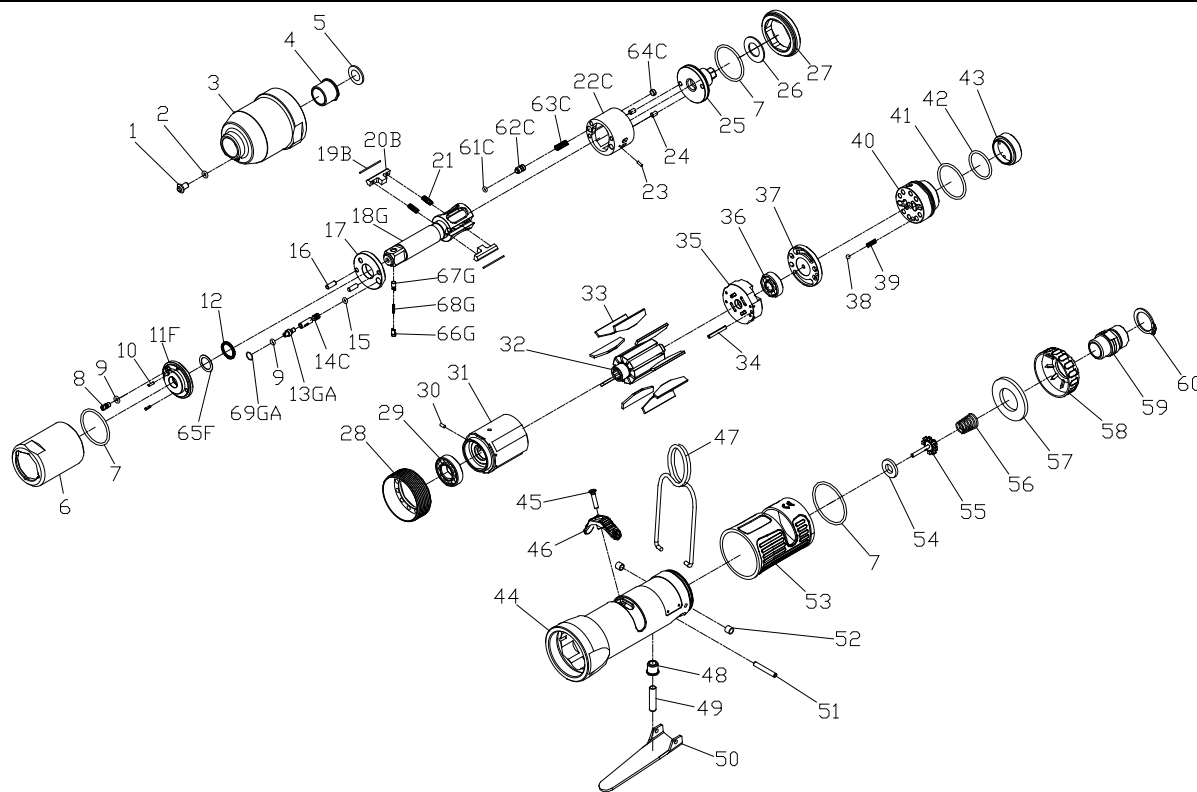

# RRI-50S IMPULSE WRENCH

Edition:07A

Index No.	Part No.	Description	Q'ty	Index No.	Part No.	Description	Q'ty
1	I100-410	Plug	1	40	I40S-502	F/R Valve	1
2	00-4153	O-Ring	1	41	00-41146	O-Ring	1
3	I40S-201	Front Housing	1	42	00-41125	O-Ring	1
4	I40S-202	Bushing	1	43	I40S-309	Seat	1
5	I40S-424	Washer	1	44	I40S-101B	Motor Housing	1
6	I40S-401	Pulse Cylinder Housing	1	45	00-0507	Screw	1
7	00-41127	O-Ring	3	46	I40S-503	Regulator Knob	1
8	I70-410	Oil Plug	1	47	I40S-102	Hanger	1
9	00-41113	O-Ring	2	48	I40S-509	Bushing	1
10	00-3318	Spring Pin	2	49	I40S-510	Pin	1
11F	I40S-403-B	Front Plate Cover	1	50	I40S-504	Trigger	1
12	00-2602	X-Ring	1	51	00-3306	Spring Pin	1
13GA	I80-411	Adjust Screw	1	52	I40S-108	Bushing	2
14C	IS40S-412-B	Valve	1	53	I40S-103	Housing Rubber	1
15	00-41130	O-Ring	1	54	I40S-508	Bushing	1
16	00-3435	Pin	2	55	305C-021	Valve Stem	1
17	I40S-408	Front Plate	1	56	I40S-507	Spring	1
18G	I40S-405-B	Main Shaft	1	57	I40S-601	Muffler	1
19B	I40S-452	Roller	2	58	I40S-603	Exhaust Deflector	1
20B	I40S-406-B	Drive Blade	2		I40S-604A	Air Inlet 1/4"PF-19	
21	I40S-407	Spring	2	59	I40S-604B	Air Inlet 1/4"PT-19	1
22C	I40S-404-B	Pulse Cylinder	1		I40S-604C	Air Inlet 1/4"NPT-18	
23	00-3436	Pin	1	60	00-3509	Snap Ring	1
24	00-3407	Pin	2	61C	00-41173	O-Ring	1
25	I40S-415	Rear Plate	1	62C	IS40S-421	Pressure Valve	1
26	I40S-423	Washer	1	63C	I40S-453	Spring	1
27	I40S-402	Lock Nut	1	64C	I40S-454	Block Cap	1
28	I40S-306	Lock Nut	1	65F	I40-409	Back Up Ring	1
29	00-2348	Ball Bearing	1	66G	I40S-462	Upper Pin	1
30	00-3324	Spring Pin	1	67G	I40S-463	Lower Pin	1
31	I40S-302	Cylinder	1	68G	I40S-464	Spring	1
32	I40S-303	Rotor	1	69GA	I80-422	Back Up Ring	1
33	I40S-304	Rotor Blade	9	✳	I50SRK	Repair kit :Index No-	
34	00-3326	Spring Pin	1			7(2); 9(2); 12; 21(2); 61C; 65F	
35	I50S-305	Rear Plate	1	✳	I50SSK	Service kit :Index No-	
36	00-2356	Ball Bearing	1			17;18G;19B(2);20B(2)25;	
37	I40S-310	Air Inlet Plate	1			33(9);54; 55; 56	
38	00-3813	Steel Ball	1	✳	I40-451	Impulse Oil	
39	305F-034	Spring	1				