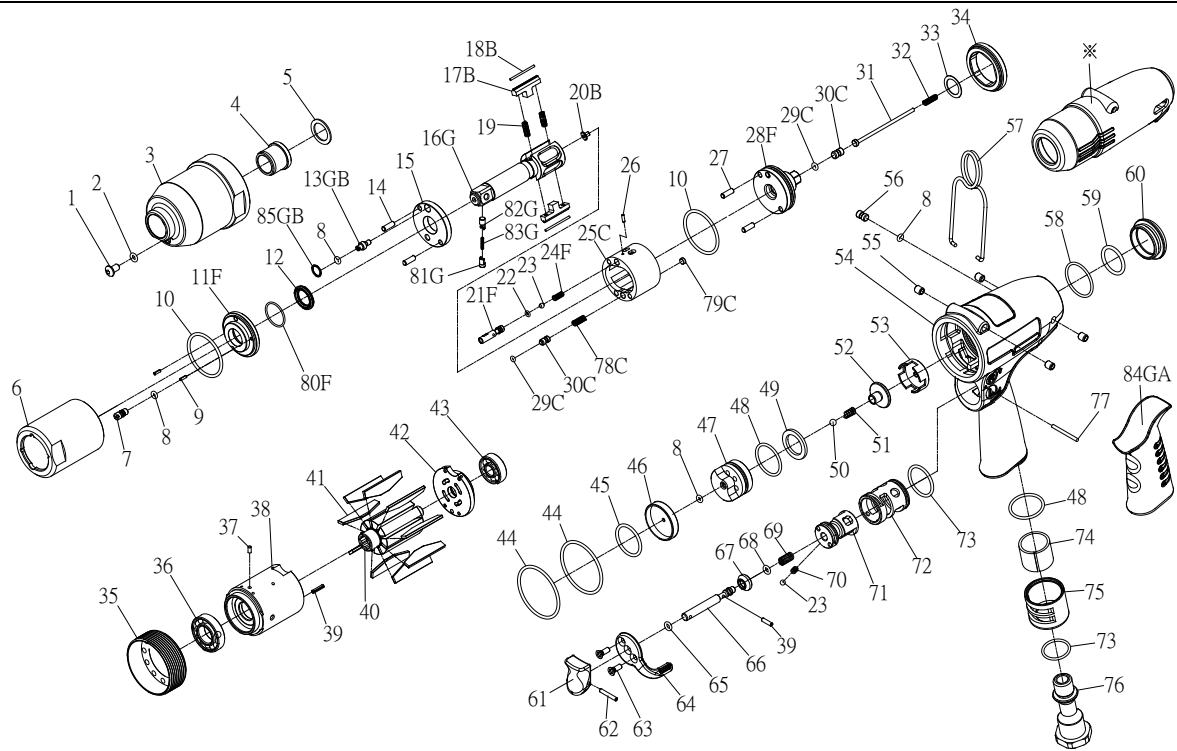

RRI-50T IMPULSE WRENCH

Edition:07B

Index No.	Part No.	Description	Q'ty	Index No.	Part No.	Description	Q'ty
1	I100-410	Plug	1	48	00-41145	O-Ring	2
2	00-4153	O-Ring	1	49	IS40S-312	Washer	1
3	I40S-201	Front Housing	1	50	00-3824	Steel Ball	1
4	I40S-202	Bushing	1	51	IS40S-313	Spring	1
5	I40S-424	Washer	1	52	IS40S-311	Valve	1
6	I40S-401	Pulse Cylinder Housing	1	53	IS40-518	Seat	1
7	I70-410	Oil Plug	1	54	IS40-101	Motor Housing	1
8	00-41113	O-Ring	4	55	I40S-108	Bushing	4
9	00-3318	Spring Pin	2	56	IS100-609	Screw	1
10	00-41127	O-Ring	2	57	IS40S-102	Hanger	1
11F	I40S-403-B	Front Plate Cover	1	58	00-41146	O-Ring	1
12	00-2602	X-Ring	1	59	00-4169	O-Ring	1
13GB	I80-411	Adjust Screw	1	60	I40-104	Nut	1
14	00-3435	Pin	2	61	I40-504	Trigger	1
15	I40S-408	Front Plate	1	62	00-3354	Spring Pin	1
16G	IS40S-405-B	Main Shaft	1	63	00-0505	Screw	2
17B	I40S-406-B	Drive Blade	2	64	I100-503	Regulator Knob	1
18B	I40S-452	Roller	2	65	00-4101	O-Ring	1
19	I40S-407	Spring	2	66	IS40-505	Valve Stem	1
20B	IS40-450	Block Valve	1	67	I100-508	Bushing	1
21F	IS40S-412-C	Valve	1	68	00-41172	O-Ring	1
22	00-41130	O-Ring	1	69	I40-507	Spring	1
23	00-3813	Steel Ball	2	70	I100-506	Spring	1
24F	IS50S-425-C	Spring	1	71	IS40-502	F/R Valve	1
25C	I40S-404-B	Pulse Cylinder	1	72	I40-501	Valve Sleeve	1
26	00-3436	Pin	1	73	00-41111	O-Ring	2
27	00-3407	Pin	2	74	I40-601	Muffler	1
28F	IS40S-415-C	Rear Plate	1	75	I40-603	Exhaust Deflector	1
29C	00-41173	O-Ring	2	76	I40-604A	Air Inlet 1/4"-19PF	
30C	IS40S-421	Pressure Valve	2	76	I40-604B	Air Inlet 1/4"-19PT	1
31	IS40-314	Shut Off Stem	1		I40-604C	Air Inlet 1/4"-18NPT	
32	IS40S-317	Spring	1	77	I100-511	Pin	1
33	I40S-423	Washer	1	78C	I40S-453	Spring	1
34	I40S-402	Lock Nut	1	79C	I40S-454	Block Cap	1
35	I40S-306	Lock Nut	1	80F	I40-409	Back Up Ring	1
36	00-2348	Ball Bearing	1	81G	I40S-462	Upper Pin	1
37	00-3324	Spring Pin	1	82G	I40S-463	Lower Pin	1
38	I50-302	Cylinder	1	83G	I40S-464	Spring	1
39	00-3356	Spring Pin	2	84GA	I60-103	Housing Rubber	1
40	I40S-303	Rotor	1	85GB	I80-422	Back Up Ring	1
41	I40S-304	Rotor Blade	9	※	I40-109	Tool Cover	1
42	I40-305	Rear Plate	1	※	IS50RK	Repair kit :Index No-8(2);10(2);12;19(2);29C(2);80F	
43	00-2356	Ball Bearing	1	※	IS50SK	Service kit :Index No-15;16G;17B(2);18B(2);28F;	
44	00-41144	O-Ring	2	※		41(9);51;67;68;69	
45	00-41135	O-Ring	1	※	I40-451	Impulse Oil	
46	IS40-307	Rear Cover	1				
47	IS40-524	Valve Seat	1				