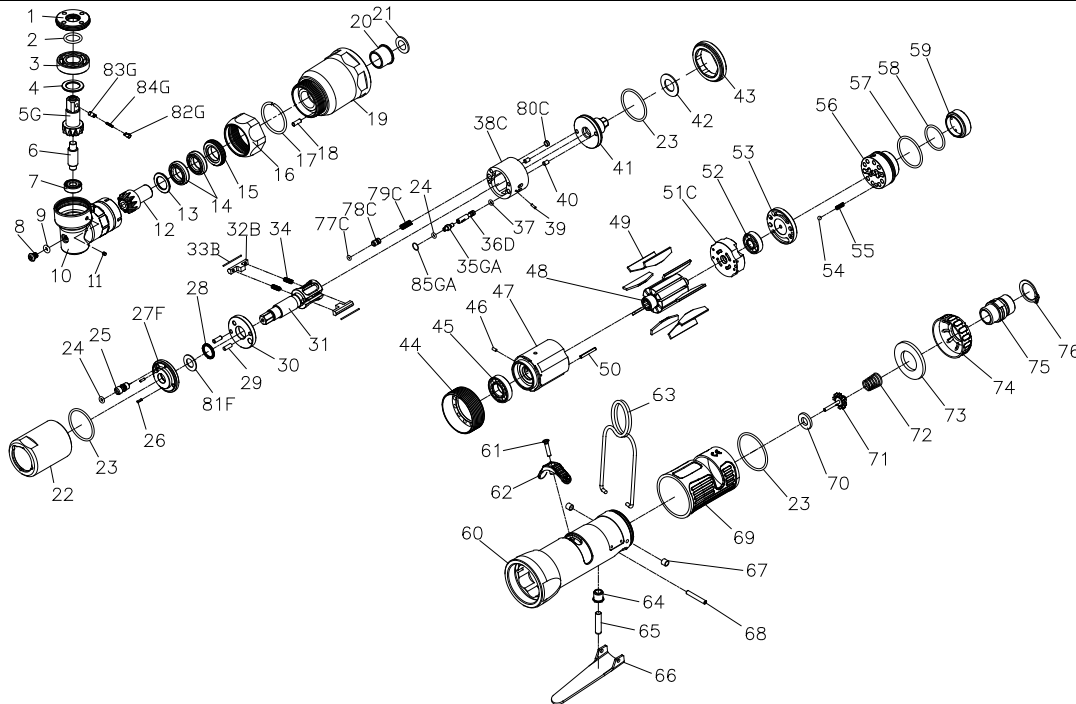

RRI-60R IMPULSE WRENCH

Edition:07A

Index No.	Part No.	Description	Q'ty	Index No.	Part No.	Description	Q'ty
1	I50R-706	Lock Nut	1	48	I60S-303	Rotor	1
2	00-41134	O-Ring	1	49	I60S-304	Rotor Blade	9
3	00-2358	Ball Bearing	1	50	00-3326	Spring Pin	1
4	I50R-711	Washer	1	51C	I60R-305	Rear End Plate	1
5G	I50R-705-B	Shaft Gear	1	52	00-2356	Ball Bearing	1
6	I50R-707	Shaft	1	53	I40S-310	Airinlet Plate	1
7	00-2357	Ball Bearing	1	54	00-3813	Steel Ball	1
8	I90-410	Plug	1	55	305F-034	Spring	1
9	00-4153	O-Ring	1	56	I40S-502	F/R Valve	1
10	I50R-701	Angle Housing	1	57	00-41146	O-Ring	1
11	00-0605	Set Screw	1	58	00-41125	O-Ring	1
12	I50R-704	Shaft Gear	1	59	I40S-309	Seat	1
13	I50R-712	Washer	1	60	I60S-101B	Motor Housing	1
14	00-2352	Ball Bearing	2	61	00-0507	Screw	1
15	I50R-709	Lock Nut	1	62	I40S-503	Regulator Knob	1
16	I50R-702	Lock Nut	1	63	I40S-102	Hanger	1
17	I50R-708	Anvil Collar	1	64	I40S-509	Bushing	1
18	00-3430	Pin	1	65	I40S-510	Pin	1
19	I60R-201	Front Housing	1	66	I40S-504	Trigger	1
20	I40S-202	Bushing	1	67	I40S-108	Bushing	2
21	I40S-424	Washer	1	68	00-3306	Spring Pin	1
22	I60S-401	Pulse Cylinder Housing	1	69	I40S-103	Housing Rubber	1
23	00-41127	O-Ring	3	70	I40S-508	Bushing	1
24	00-41113	O-Ring	2	71	305C-021	Valve Stem	1
25	I70-410	Oil Plug	1	72	I40S-507	Spring	1
26	00-3318	Spring Pin	2	73	I40S-601	Muffler	1
27F	I40S-403-B	Front Plate Cover	1	74	I40S-603	Exhaust Deflector	1
28	00-2602	X-Ring	1		I40S-604A	Air Inlet 1/4"PF-19	
29	00-3435	Pin	2	75	I40S-604B	Air Inlet 1/4"PT-19	1
30	I40S-408	Front Plate	1		I40S-604C	Air Inlet 1/4"NPT-18	
31	I60R-405	Main Shaft	1	76	00-3509	Snap Ring	1
32B	I60S-406-B	Drive Blade	2	77C	00-41173	O-Ring	1
33B	I60S-452	Roller	2	78C	IS40S-421	Pressure Valve	1
34	I40S-407	Spring	2	79C	I60S-453	Spring	1
35GA	I80-411	Adjust Screw	1	80C	I40S-454	Block Cap	1
36D	IS60S-412-B	Valve	1	81F	I40-409	Back Up Ring	1
37	00-41130	O-Ring	1	82G	I40S-462	Upper Pin	1
38C	I60S-404-B	Pulse Cylinder	1	83G	I40S-463	Lower Pin	1
39	00-3436	Pin	1	84G	I40S-464	Spring	1
40	00-3407	Pin	2	85GA	I80-422	Back Up Ring	1
41	I40S-415	Rear Plate	1	※	I60RRK	Repair kit :Index No-23(2); 24(2); 28; 34(2); 77C; 81F	
42	I40S-423	Washer	1	※	I60RSK	Service kit :Index No-5G; 12; 30; 31; 32B(2); 33B(2); 41; 49(9); 70; 71; 72	
43	I40S-402	Lock Nut	1	※	I40-451	Impulse Oil	
44	I40S-306	Lock Nut	1				
45	00-2348	Ball Bearing	1				
46	00-3324	Spring Pin	1	※			
47	I60S-302	Cylinder	1				