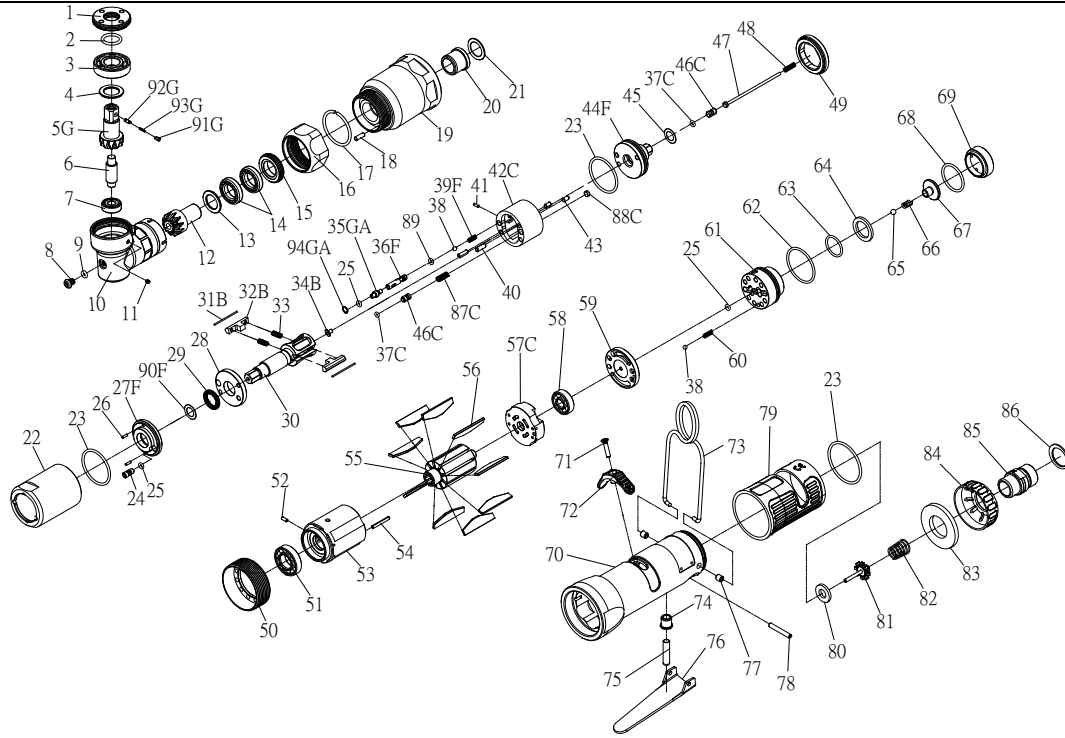

RRI-60RT IMPULSE WRENCH

Edition:07A

Index No.	Part No.	Description	Q'ty	Index No.	Part No.	Description	Q'ty
1	I50R-706	Lock Nut	1	52	00-3324	Spring Pin	1
2	00-41134	O-Ring	1	53	I60S-302	Cylinder	1
3	00-2358	Ball Bearing	1	54	00-3326	Spring Pin	1
4	I50R-711	Washer	1	55	I60S-303	Rotor	1
5G	I50R-705-B	Shaft Gear	1	56	I60S-304	Rotor Blade	9
6	I50R-707	Shaft	1	57C	I60R-305	Rear Plate	1
7	00-2357	Ball Bearing	1	58	00-2356	Ball Bearing	1
8	I90-410	Plug	1	59	I40S-310	Air inlet Plate	1
9	00-4153	O-Ring	1	60	305F-034	Spring	1
10	I50R-701	Angle Housing	1	61	IS40S-502	F/R Valve	1
11	00-0605	Set Screw	1	62	00-41146	O-Ring	1
12	I50R-704	Main Shaft Gear	1	63	00-4121	O-Ring	1
13	I50R-712	Washer	1	64	IS40S-312	Valve Washer	1
14	00-2352	Ball Bearing	2	65	00-3824	Steel Ball	1
15	I50R-709	Lock Nut	1	66	IS40S-313	Spring	1
16	I50R-702	Lock Nut	1	67	IS40S-311	Valve	1
17	I50R-708	Anvil Collar	1	68	00-41125	O-Ring	1
18	00-3430	Pin	1	69	I40S-309	Seat	1
19	I60R-201	Front Housing	1	70	I60S-101B	Motor Housing	1
20	I40S-202	Bushing	1	71	00-0507	Screw	1
21	I40S-424	Washer	1	72	I40S-503	Regulator Knob	1
22	I60S-401	Pulse Cylinder Housing	1	73	I40S-102	Hanger	1
23	00-41127	O-Ring	3	74	I40S-509	Bushing	1
24	I70-410	Oil Plug	1	75	IS40S-510	Pin	1
25	00-41113	O-Ring	3	76	I40S-504	Trigger	1
26	00-3318	Spring Pin	2	77	I40S-108	Bushing	2
27F	I40S-403-B	Front Plate Cover	1	78	00-3306	Spring Pin	1
28	I40S-408	Front Plate	1	79	I40S-103	Rubber	1
29	00-2602	X-Ring	1	80	I40S-508	Bushing	1
30	I60R-405	Main Shaft	1	81	305C-021	Valve Stem	1
31B	I60S-452	Roller	2	82	I40S-507	Spring	1
32B	I60S-406-B	Drive Blade	2	83	I40S-601	Muffler	1
33	I40S-407	Spring	2	84	I40S-603	Exhaust Deflector	1
34B	IS40-450	Block Valve	1		I40S-604A	Air Inlet 1/4"PF-19	
35GA	I80-411	Adjust Screw	1	85	I40S-604B	Air Inlet 1/4"PT-19	1
36F	IS60S-412-C	Valve	1		I40S-604C	Air Inlet 1/4"NPT-18	
37C	00-41173	O-Ring	2	86	00-3509	Snap Ring	1
38	00-3813	Steel Ball	2	87C	I60S-453	Spring	1
39F	IS60R-425-C	Spring	1	88C	I40S-454	Block cap	1
40	00-3435	Pin	2	89	00-41130	O-Ring	1
41	00-3436	Pin	1	90F	I40-409	Back Up Ring	1
42C	I60S-404-B	Pulse Cylinder	1	91G	I40S-462	Upper Pin	1
43	00-3407	Pin	2	92G	I40S-463	Lower Pin	1
44F	IS40S-415-C	Rear Plate	1	93G	I40S-464	Spring	1
45	I40S-423	Washer	1	94GA	I80-422	Back Up Ring	1
46C	IS40S-421	Pressure Valve	2	※	IS60RRK	Repair kit :Index No-23D(2);25(2);29,33(2);37C(2);90F	
47	IS60S-314	Shut Off Stem	1	※	IS60RSK	Service kit :Index No-5G;12;28;30;31B(2);32B(2) ;44F ;56(9);66;80;81;82	
48	IS40S-317	Spring	1	※			
49	I40S-402	Lock Nut	1	※			
50	I40S-306	Lock Nut	1	※			
51	00-2348	Ball Bearing	1	※	I40-451	Impulse Oil	