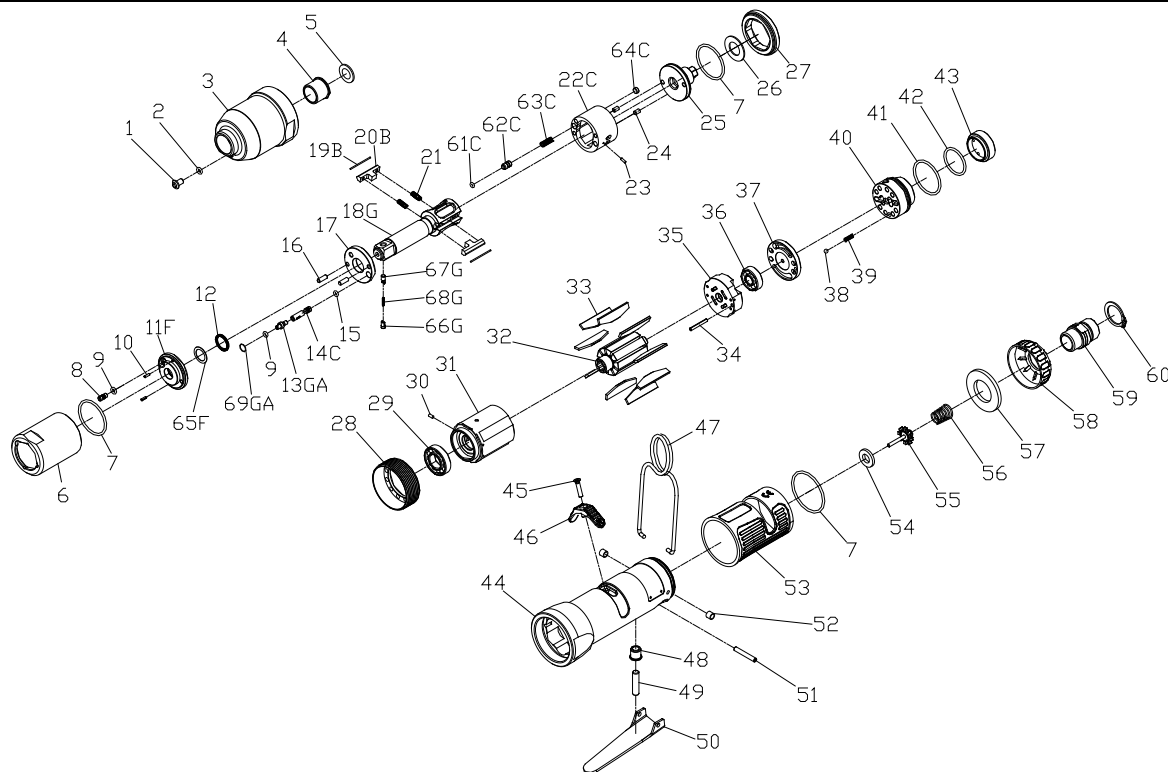

RRI-60S IMPULSE WRENCH

Edition:07A

Index No.	Part No.	Description	Q'ty	Index No.	Part No.	Description	Q'ty
1	I100-410	Plug	1	40	I40S-502	F/R Valve	1
2	00-4153	O-Ring	1	41	00-41146	O-Ring	1
3	I60S-201	Front Housing	1	42	00-41125	O-Ring	1
4	I40S-202	Bushing	1	43	I40S-309	Seat	1
5	I40S-424	Washer	1	44	I60S-101B	Motor Housing	1
6	I60S-401	Pulse Cylinder Housing	1	45	00-0507	Screw	1
7	00-41127	O-Ring	3	46	I40S-503	Regulator Knob	1
8	I70-410	Oil Plug	1	47	I40S-102	Hanger	1
9	00-41113	O-Ring	2	48	I40S-509	Bushing	1
10	00-3318	Spring Pin	2	49	I40S-510	Pin	1
11F	I40S-403-B	Front Plate Cover	1	50	I40S-504	Trigger	1
12	00-2602	X-Ring	1	51	00-3306	Spring Pin	1
13GA	I80-411	Adjust Screw	1	52	I40S-108	Bushing	2
14C	IS60S-412-B	Valve	1	53	I40S-103	Housing Rubber	1
15	00-41130	O-Ring	1	54	I40S-508	Bushing	1
16	00-3435	Pin	2	55	305C-021	Valve Stem	1
17	I40S-408	Front Plate	1	56	I40S-507	Spring	1
18G	I60S-405-B	Main Shaft	1	57	I40S-601	Muffler	1
19B	I60S-452	Roller	2	58	I40S-603	Exhaust Deflector	1
20B	I60S-406-B	Drive Blade	2		I40S-604A	Air Inlet 1/4"PF-19	
21	I40S-407	Spring	2	59	I40S-604B	Air Inlet 1/4"PT-19	1
22C	I60S-404-B	Pulse Cylinder	1		I40S-604C	Air Inlet 1/4"NPT-18	
23	00-3436	Pin	1	60	00-3509	Snap Ring	1
24	00-3407	Pin	2	61C	00-41173	O-Ring	1
25	I40S-415	Rear Plate	1	62C	IS40S-421	Pressure Valve	1
26	I40S-423	Washer	1	63C	I60S-453	Spring	1
27	I40S-402	Lock Nut	1	64C	I40S-454	Block Cap	1
28	I40S-306	Lock Nut	1	65F	I40-409	Back Up Ring	1
29	00-2348	Ball Bearing	1	66G	I40S-462	Upper Pin	1
30	00-3324	Spring Pin	1	67G	I40S-463	Lower Pin	1
31	I60S-302	Cylinder	1	68G	I40S-464	Spring	1
32	I60S-303	Rotor	1	69GA	I80-422	Back Up Ring	1
33	I60S-304	Rotor Blade	9	✳	I60SRK	Repair kit :Index No-7(2); 9(2); 12; 21(2);61C;65F	
34	00-3326	Spring Pin	1	✳	I60SSK	Service kit :Index No-17; 18G; 19B(2); 20B(2);25; 33(9);54; 55; 56	
35	I50S-305	Rear Plate	1	✳	I40-451	Impulse Oil	
36	00-2356	Ball Bearing	1				
37	I40S-310	Air Inlet Plate	1				
38	00-3813	Steel Ball	1				
39	305F-034	Spring	1				