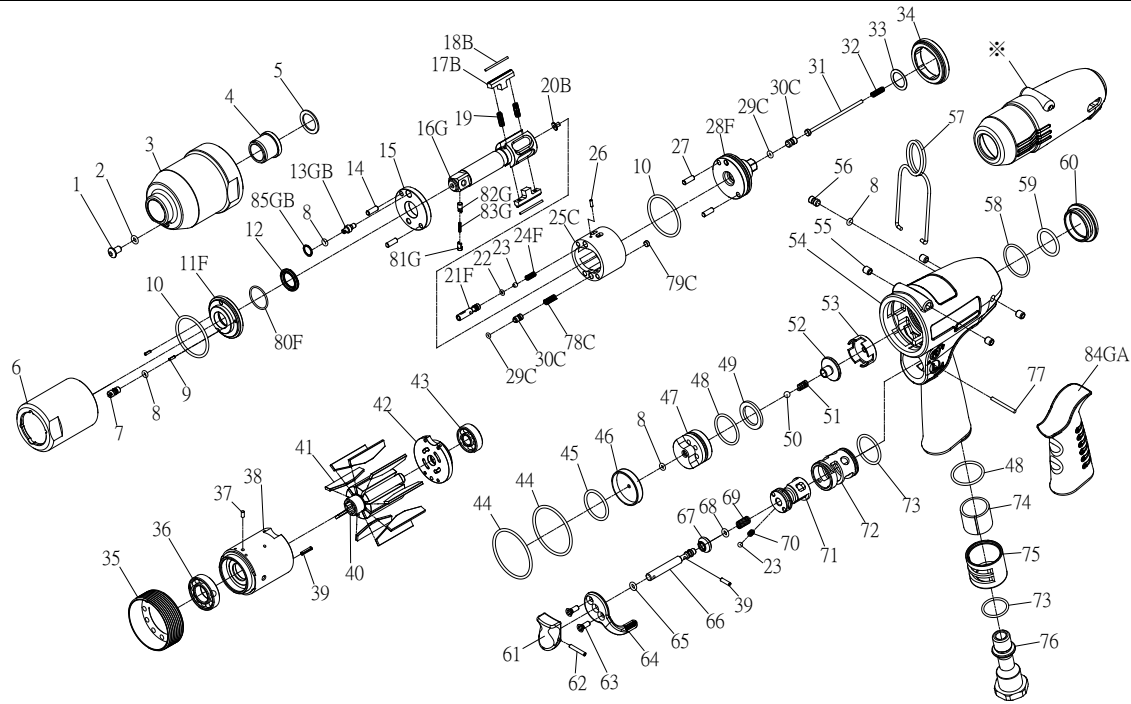

RRI-60T IMPULSE WRENCH

Edition:07B

Index No.	Part No.	Description	Q'ty	Index No.	Part No.	Description	Q'ty
1	I100-410	Plug	1	48	00-41145	O-Ring	2
2	00-4153	O-Ring	1	49	IS40S-312	Washer	1
3	I60S-201	Front Housing	1	50	00-3824	Steel Ball	1
4	I40S-202	Bushing	1	51	IS40S-313	Spring	1
5	I40S-424	Washer	1	52	IS40S-311	Valve	1
6	I60S-401	Pulse Cylinder Housing	1	53	IS40-518	Seat	1
7	I70-410	Oil Plug	1	54	IS60-101	Motor Housing	1
8	00-41113	O-Ring	4	55	I40S-108	Bushing	4
9	00-3318	Spring Pin	2	56	IS100-609	Screw	1
10	00-41127	O-Ring	2	57	I40S-102	Hanger	1
11F	I40S-403-B	Front Plate Cover	1	58	00-41146	O-Ring	1
12	00-2602	X-Ring	1	59	00-4169	O-Ring	1
13GB	I80-411	Adjust Screw	1	60	I40-104	Nut	1
14	00-3435	Pin	2	61	I40-504	Trigger	1
15	I40S-408	Front Plate	1	62	00-3354	Spring Pin	1
16G	IS60S-405-B	Main Shaft	1	63	00-0505	Screw	2
17B	I60S-406-B	Drive Blade	2	64	I100-503	Regulator Knob	1
18B	I60S-452	Roller	2	65	00-4101	O-Ring	1
19	I40S-407	Spring	2	66	IS40-505	Valve Stem	1
20B	IS40-450	Block Valve	1	67	I100-508	Bushing	1
21F	IS60S-412-C	Valve	1	68	00-41172	O-Ring	1
22	00-41130	O-Ring	1	69	I40-507	Spring	1
23	00-3813	Steel Ball	2	70	I100-506	Spring	1
24F	IS60S-425-C	Spring	1	71	IS40-502	F/R Valve	1
25C	I60S-404-B	Pulse Cylinder	1	72	I40-501	Valve Sleeve	1
26	00-3436	Pin	1	73	00-41111	O-Ring	2
27	00-3407	Pin	2	74	I40-601	Muffler	1
28F	IS40S-415-C	Rear Plate	1	75	I40-603	Exhaust Deflector	1
29C	00-41173	O-Ring	2		I40-604A	Air Inlet 1/4"-19PF	
30C	IS40S-421	Pressure Valve	2	76	I40-604B	Air Inlet 1/4"-19PT	1
31	IS60-314	Shut Off Stem	1		I40-604C	Air Inlet 1/4"-18NPT	
32	IS40S-317	Spring	1	77	I100-511	Pin	1
33	I40S-423	Washer	1	78C	I60S-453	Spring	1
34	I40S-402	Lock Nut	1	79C	I40S-454	Block Cap	1
35	I40S-306	Lock Nut	1	80F	I40-409	Back Up Ring	1
36	00-2348	Ball Bearing	1	81G	I40S-462	Upper Pin	1
37	00-3324	Spring Pin	1	82G	I40S-463	Lower Pin	1
38	I60-302	Cylinder	1	83G	I40S-464	Spring	1
39	00-3356	Spring Pin	2	84GA	I60-103	Housing Rubber	1
40	I60S-303	Rotor	1	85GB	I80-422	Back Up Ring	1
41	I60S-304	Rotor Blade	9	※	I60-109	Tool Cover	1
42	I40-305	Rear Plate	1	※	IS60RK	Repair kit :Index No- 8(2);10(2);12;19(2);29C(2);80F	
43	00-2356	Ball Bearing	1	※	IS60SK	Service kit :Index No- 15;16G;17B(2);18B(2);28F; 41(9);51; 67; 68; 69	
44	00-41144	O-Ring	2	※			
45	00-41135	O-Ring	1	※			
46	IS40-307	Rear Cover	1	※			
47	IS40-524	Valve Seat	1	※	I40S-451	Impulse Oil	