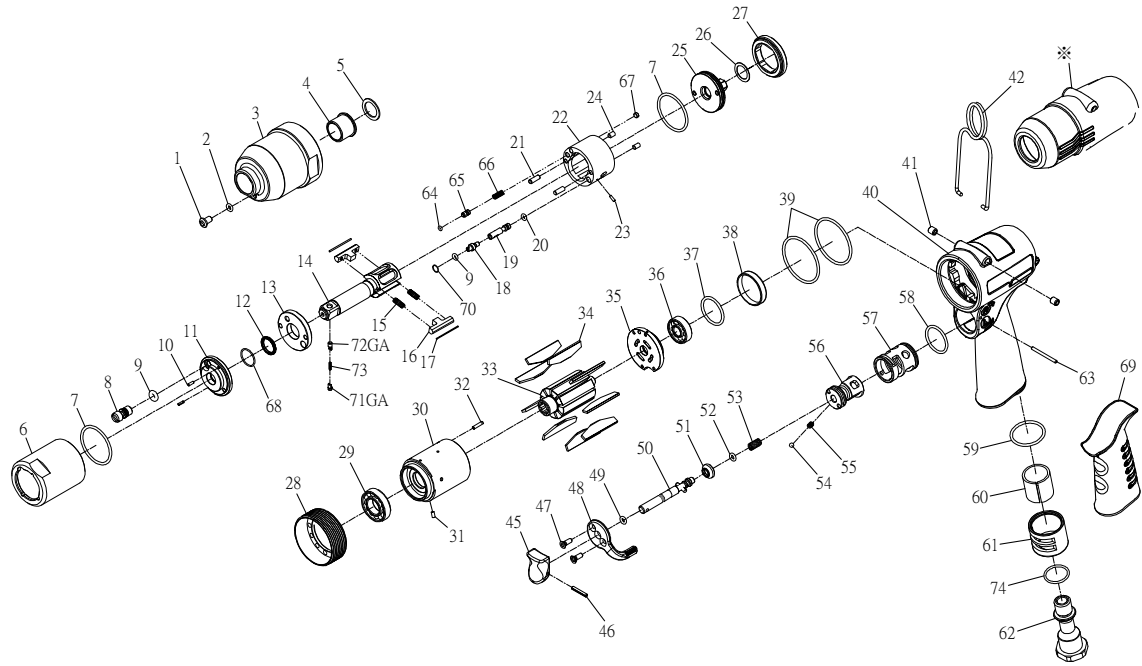

RRI-60X IMPULSE WRENCH

EDITION
07 A

Index No	Part No.	Description	Q'ty
1	I100-410	Plug	1
2	00-4153	O-Ring	1
3	I60X-201	Front Housing	1
4	I40S-202	Bushing	1
5	I40S-424	Washer	1
6	I60X-401	Pulse Cylinder Housing	1
7	00-41127	O-Ring	2
8	I70-410	Oil Plug	1
9	00-41113	O-Ring	2
10	00-3318	Spring Pin	2
11	I40S-403-B	Front Plate Cover	1
12	00-2602	X-Ring	1
13	I40S-408	Front Plate	1
14	I60S-405-B	Main Shaft	1
15	I40S-407	Spring	2
16	I60S-406-B	Drive Blade	2
17	I60S-452	Roller	2
18	I80-411	Adjust Screw	1
19	IS60S-412-B	Valve	1
20	00-41130	O-Ring	1
21	00-3435	Pin	2
22	I60S-404-B	Pulse Cylinder	1
23	00-3436	Pin	1
24	00-3465	Pin	2
25	I40X-415	Rear Plate	1
26	I40S-423	Washer	1
27	I40X-402	Lock Nut	1
28	I40S-306	Lock Nut	1
29	00-2348	Ball Bearing	1
30	I60-302	Cylinder	1
31	00-3324	Spring Pin	1
32	00-3356	Spring Pin	1
33	I60S-303	Rotor	1
34	I60S-304	Rotor Blade	9
35	I40-305	Rear Plate	1
36	00-2356	Ball Bearing	1
37	00-41135	O-Ring	1
38	I40-307	Rear Cover	1
39	00-41144	O-Ring	2
40	I60X-101	Motor Housing	1
41	I40S-108	Bushing	2