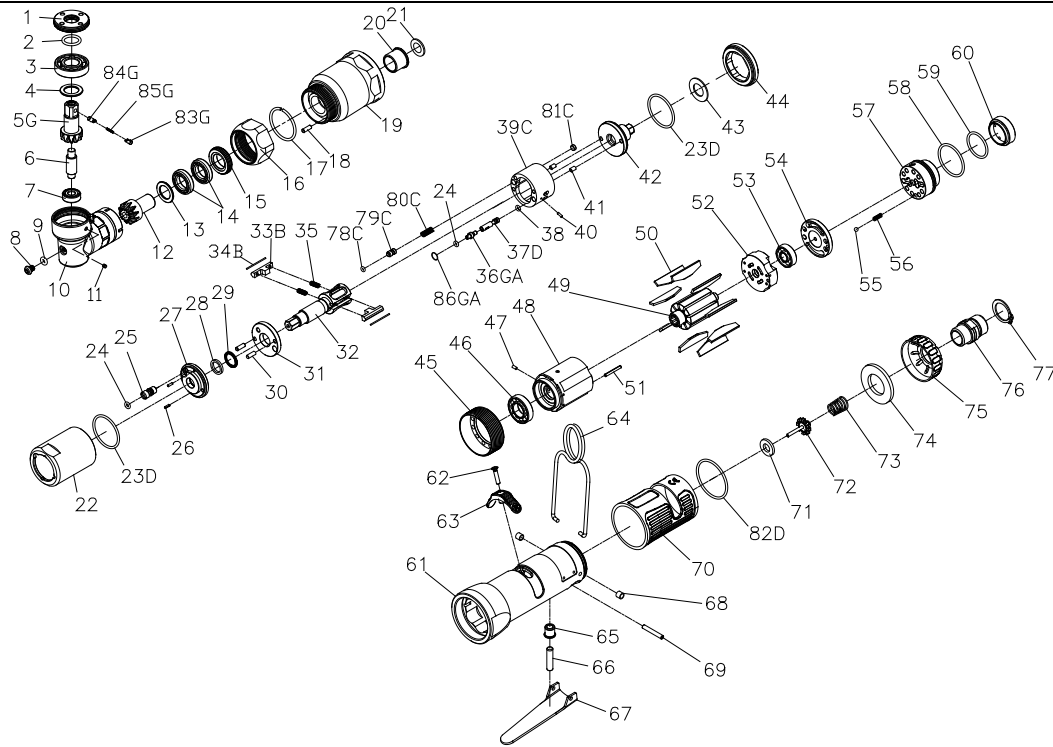

# RRI-70R IMPULSE WRENCH

Edition:07A

Index No.	Part No.	Description	Q'ty	Index No.	Part No.	Description	Q'ty
1	I50R-706	Lock Nut	1	48	I70S-302	Cylinder	1
2	00-41134	O-Ring	1	49	I70S-303	Rotor	1
3	00-2358	Ball Bearing	1	50	I70S-304	Rotor Blade	9
4	I50R-711	Washer	1	51	00-3326	Spring Pin	1
5G	I50R-705-B	Shaft Gear	1	52	I50S-305	Rear End Plate	1
6	I50R-707	Shaft	1	53	00-2356	Ball Bearing	1
7	00-2357	Ball Bearing	1	54	I40S-310	Airinlet Plate	1
8	I90-410	Plug	1	55	00-3813	Steel Ball	1
9	00-4153	O-Ring	1	56	305F-034	Spring	1
10	I50R-701	Angle Housing	1	57	I40S-502	F/R Valve	1
11	00-0605	Set Screw	1	58	00-41146	O-Ring	1
12	I50R-704	Main Shaft Gear	1	59	00-41125	O-Ring	1
13	I50R-712	Washer	1	60	I40S-309	Seat	1
14	00-2352	Ball Bearing	2	61	I70S-101B	Motor Housing	1
15	I50R-709	Lock Nut	1	62	00-0507	Screw	1
16	I50R-702	Lock Nut	1	63	I40S-503	Regulator Knob	1
17	I50R-708	Anvil Collar	1	64	I40S-102	Hanger	1
18	00-3430	Pin	1	65	I40S-509	Bushing	1
19	I70R-201	Front Housing	1	66	I40S-510	Pin	1
20	I40S-202	Bushing	1	67	I40S-504	Trigger	1
21	I40S-424	Washer	1	68	I40S-108	Bushing	2
22	I70-401	Pulse Cylinder Housing	1	69	00-3306	Spring Pin	1
23D	00-41160	O-Ring	2	70	I40S-103	Housing Rubber	1
24	00-41113	O-Ring	2	71	I40S-508	Bushing	1
25	I70-410	Oil Plug	1	72	305C-021	Valve Stem	1
26	00-3318	Spring Pin	2	73	I40S-507	Spring	1
27	I70-403	Front Plate Cover	1	74	I40S-601	Muffler	1
28	I70-409	Back Up Ring	1	75	I40S-603	Exhaust Deflector	1
29	00-2602	X-Ring	1		I40S-604A	Air Inlet 1/4"PF-19	
30	00-3435	Pin	2	76	I40S-604B	Air Inlet 1/4"PT-19	1
31	I70-408	Front Plate	1		I40S-604C	Air Inlet 1/4"NPT-18	
32	I70R-405	Main Shaft	1	77	00-3509	Snap Ring	1
33B	I70-406-B	Drive Blade	2	78C	00-41173	O-Ring	1
34B	I70-452	Roller	2	79C	IS40S-421	Pressure Valve	1
35	I70-407	Spring	2	80C	I70S-453	Spring	1
36GA	I80-411	Adjust Screw	1	81C	I40S-454	Block Cap	1
37D	IS70-412-B	Valve	1	82D	00-41127	O-Ring	1
38	00-41130	O-Ring	1	83G	I40S-462	Upper Pin	1
39C	I70-404-B	Pulse Cylinder	1	84G	I40S-463	Lower Pin	1
40	00-3436	Pin	1	85G	I40S-464	Spring	1
41	00-3407	Pin	2	86GA	I80-422	Back Up Ring	1
42	I70-415	Rear Plate	1	✳	I70RRK	Repair kit :Index No- 23(2); 24(2); 28; 29; 35(2); 78C	
43	I40S-423	Washer	1	✳	I70RSK	Service kit :Index No- 5G; 12; 31;32; 33B(2);34B(2);42; 50(9);71; 72; 73	
44	I70-402	Lock Nut	1				
45	I70S-306	Lock Nut	1				
46	00-2348	Ball Bearing	1				
47	00-3324	Spring Pin	1	✳	I40-451	Impulse Oil	