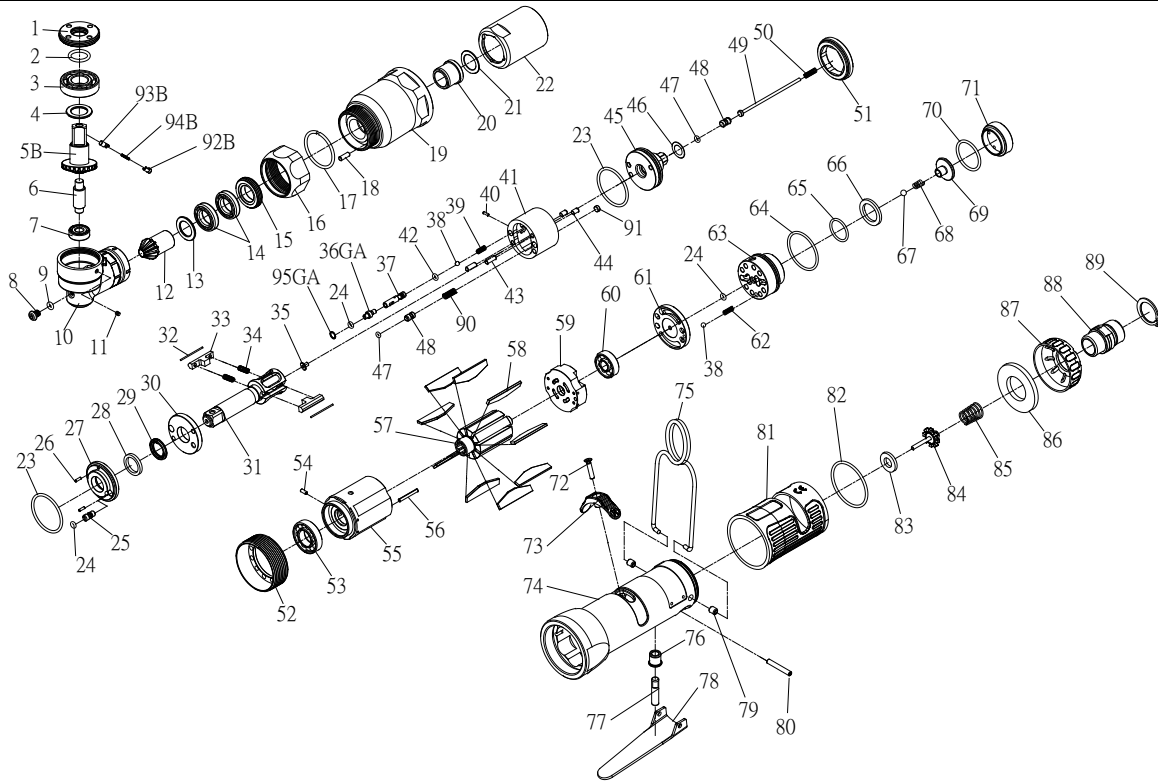

RRI-70RGT IMPULSE WRENCH

Edition:07A

Index No.	Part No.	Description	Q'ty	Index No.	Part No.	Description	Q'ty
1	I70RH-706	Lock Nut	1	53	00-2348	Ball Bearing	1
2	00-41192	O-Ring	1	54	00-3324	Spring Pin	1
3	00-2353	Ball Bearing	1	55	I70S-302	Cylinder	1
4	I70RH-711	Washer	1	56	00-3326	Spring Pin	1
5B	I70RG-705-B	Shaft Gear	1	57	I70S-303	Rotor	1
6	I70RH-707	Shaft	1	58	I70S-304	Rotor Blade	9
7	00-2357	Ball Bearing	1	59	I70RG-305	Rear Plate	1
8	I90-410	Plug	1	60	00-2356	Ball Bearing	1
9	00-4153	O-Ring	1	61	I40S-310	Air Inlet Plate	1
10	I70RH-701	Angle Housing	1	62	305F-034	Spring	1
11	00-0605	Set Screw	1	63	IS40S-502	F/R Valve	1
12	I70RH-704	Main Shaft Gear	1	64	00-41146	O-Ring	1
13	I70RH-712	Washer	1	65	00-4121	O-Ring	1
14	00-2376	Ball Bearing	2	66	IS40S-312	Valve Washer	1
15	I70RH-709	Lock Nut	1	67	00-3824	Steel Ball	1
16	I70RH-702	Lock Nut	1	68	IS40S-313	Spring	1
17	I70RH-708	Anvil Collar	1	69	IS40S-311	Valve	1
18	00-3448	Pin	1	70	00-41125	O-Ring	1
19	I70RH-201	Front Housing	1	71	I40S-309	Seat	1
20	I40S-202	Bushing	1	72	00-0507	Screw	1
21	I40S-424	Washer	1	73	I40S-503	Regulator Knob	1
22	I70-401	Pulse Cylinder Housing	1	74	I70S-101B	Motor Housing	1
23	00-41160	O-Ring	2	75	I40S-102	Hanger	1
24	00-41113	O-Ring	3	76	I40S-509	Bushing	1
25	I70-410	Oil Plug	1	77	IS40S-510	Pin	1
26	00-3318	Spring Pin	2	78	I40S-504	Trigger	1
27	I70-403	Front Plate Cover	1	79	I40S-108	Bushing	2
28	I70-409	Back Up Ring	1	80	00-3306	Spring Pin	1
29	00-2602	X-Ring	1	81	I40S-103	Housing Rubber	1
30	I70-408	Front Plate	1	82	00-41127	O-Ring	1
31	I70RH-405	Main Shaft	1	83	I40S-508	Bushing	1
32	I70-452	Roller	2	84	305C-021	Valve Stem	1
33	I70-406-B	Drive Blade	2	85	I40S-507	Spring	1
34	I70-407	Spring	2	86	I40S-601	Muffler	1
35	IS40-450	Block Valve	1	87	I40S-603	Exhaust Deflector	1
36GA	I80-411	Adjust Screw	1		I40S-604A	Air Inlet 1/4"PF	1
37	IS70RG-412	Valve	1	88	I40S-604B	Air Inlet 1/4"PT	1
38	00-3813	Steel Ball	2		I40S-604C	Air Inlet 1/4"NPT	1
39	IS70RG-425	Spring	1	89	00-3509	Snap Ring	1
40	00-3436	Pin	1	90	I70S-453	Spring	1
41	I70-404-B	Pulse Cylinder	1	91	I40S-454	Block Cap	1
42	00-41130	O-Ring	1	92B	I40S-462	Upper Pin	1
43	00-3435	Pin	2	93B	I40S-463	Lower Pin	1
44	00-3407	Pin	2	94B	I40S-464	Spring	1
45	IS70-415-C	Rear Plate	1	95GA	I80-422	Back Up Ring	1
46	I40S-423	Washer	1	*	IS70RGRK	Repair kit :Index No- 23(2); 24(2); 28;29; 34(2);47(2)	
47	00-41173	O-Ring	2	*	IS70RGSK	Service kit :Index No- 5B; 12; 30; 31; 32(2);33(2)45; 58(9); 68; 83; 84; 85	
48	IS40S-421	Pressure Valve	2	*			
49	IS130-314	Shut Off Stem	1				
50	IS150-317	Spring	1				
51	I70-402	Lock Nut	1	*	I40-451	Impulse Oil	
52	I70S-306	Lock Nut	1				