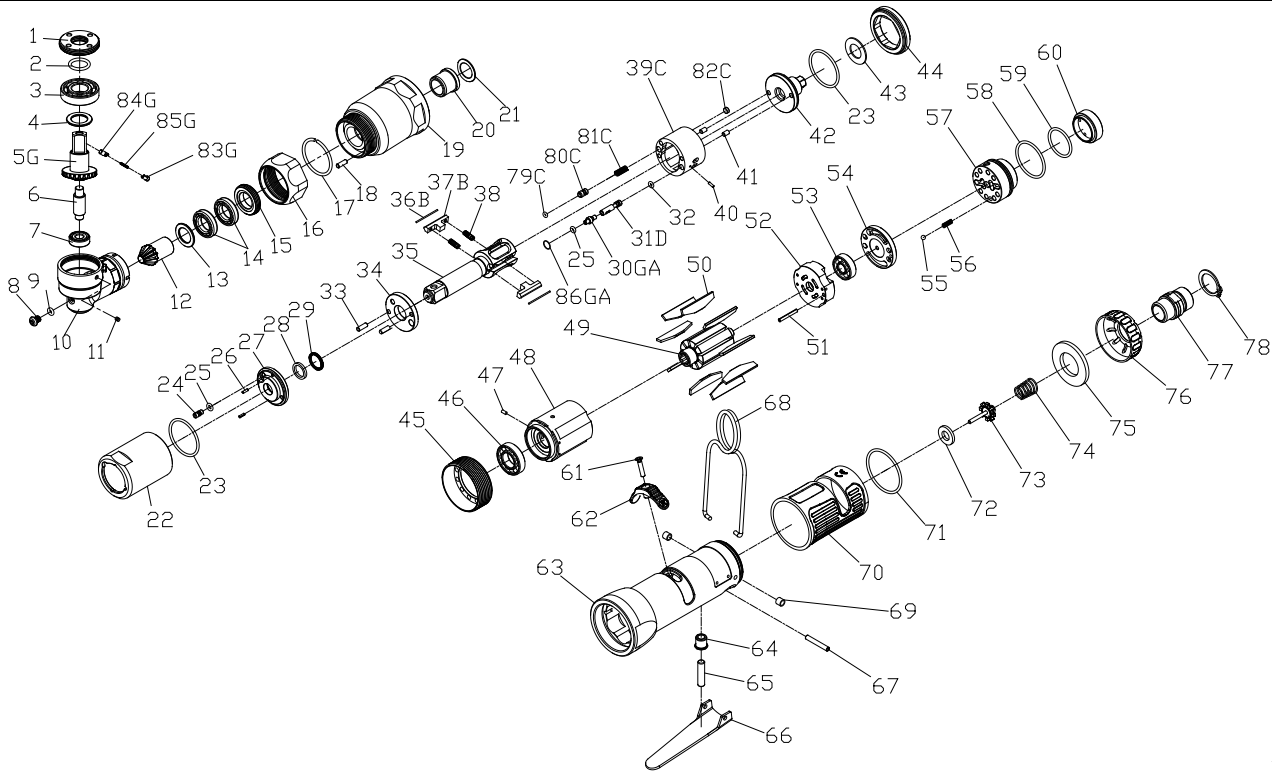

# RRI-70RH IMPULSE WRENCH

Edition:07A

Index No.	Part No.	Description	Q'ty	Index No.	Part No.	Description	Q'ty
1	I70RH-706	Lock Nut	1	48	I70S-302	Cylinder	1
2	00-41192	O-Ring	1	49	I70S-303	Rotor	1
3	00-2353	Ball Bearing	1	50	I70S-304	Rotor Blade	9
4	I70RH-711	Washer	1	51	00-3326	Spring Pin	1
5G	I70RH-705-B	Shaft Gear	1	52	I50S-305	Rear Plate	1
6	I70RH-707	Shaft	1	53	00-2356	Ball Bearing	1
7	00-2357	Ball Bearing	1	54	I40S-310	Air Inlet Plate	1
8	I90-410	Plug	1	55	00-3813	Steel Ball	1
9	00-4153	O-Ring	1	56	305F-034	Spring	1
10	I70RH-701	Angle Housing	1	57	I40S-502	F/R Valve	1
11	00-0605	Set Screw	1	58	00-41146	O-Ring	1
12	I70RH-704	Main Shaft Gear	1	59	00-41125	O-Ring	1
13	I70RH-712	Washer	1	60	I40S-309	Seat	1
14	00-2376	Ball Bearing	2	61	00-0507	Screw	1
15	I70RH-709	Lock Nut	1	62	I40S-503	Regulator Knob	1
16	I70RH-702	Lock Nut	1	63	I70S-101B	Motor Housing	1
17	I70RH-708	Anvil Collar	1	64	I40S-509	Bushing	1
18	00-3448	Pin	1	65	I40S-510	Pin	1
19	I70RH-201	Front Housing	1	66	I40S-504	Trigger	1
20	I40S-202	Bushing	1	67	00-3306	Spring Pin	1
21	I40S-424	Washer	1	68	I40S-102	Hanger	1
22	I70-401	Pulse Cylinder Housing	1	69	I40S-108	Bushing	2
23	00-41160	O-Ring	2	70	I40S-103	Housing Rubber	1
24	I70-410	Oil Plug	1	71	00-41127	O-Ring	1
25	00-41113	O-Ring	2	72	I40S-508	Bushing	1
26	00-3318	Spring Pin	2	73	305C-021	Valve Stem	1
27	I70-403	Front Plate Cover	1	74	I40S-507	Spring	1
28	I70-409	Back Up Ring	1	75	I40S-601	Muffler	1
29	00-2602	X-Ring	1	76	I40S-603	Exhaust Deflector	1
30GA	I80-411	Adjust Screw	1	77	I40S-604A	Air Inlet 1/4"PF	1
31D	IS70-412-B	Valve	1	78	I40S-604B	Air Inlet 1/4"PT	1
32	00-41130	O-Ring	1		I40S-604C	Air Inlet 1/4"NPT	1
33	00-3435	Pin	2	79C	00-41173	O-Ring	1
34	I70-408	Front Plate	1	80C	IS40S-421	Pressure Valve	1
35	I70RH-405	Main Shaft	1	81C	I70S-453	Spring	1
36B	I70-452	Roller	2	82C	I40S-454	Block Cap	1
37B	I70-406-B	Drive Blade	2	83G	I100-462	Upper Pin	1
38	I70-407	Spring	2	84G	I100-463	Lower Pin	1
39C	I70-404-B	Pulse Cylinder	1	85G	I100-464	Spring	1
40	00-3436	Pin	1	86GA	I80-422	Back Up Ring	1
41	00-3407	Pin	2	*	I70RHRK	Repair kit :Index No- 23(2); 25(2); 28; 29; 38(2); 79C	
42	I70-415	Rear Plate	1	*	I70RHSK	Service kit :Index No- 5G;12;34;35;36B(2);37B(2); 42;50(9); 72; 73; 74	
43	I40S-423	Washer	1				
44	I70-402	Lock Nut	1				
45	I70S-306	Lock Nut	1				
46	00-2348	Ball Bearing	1				
47	00-3324	Spring Pin	1				