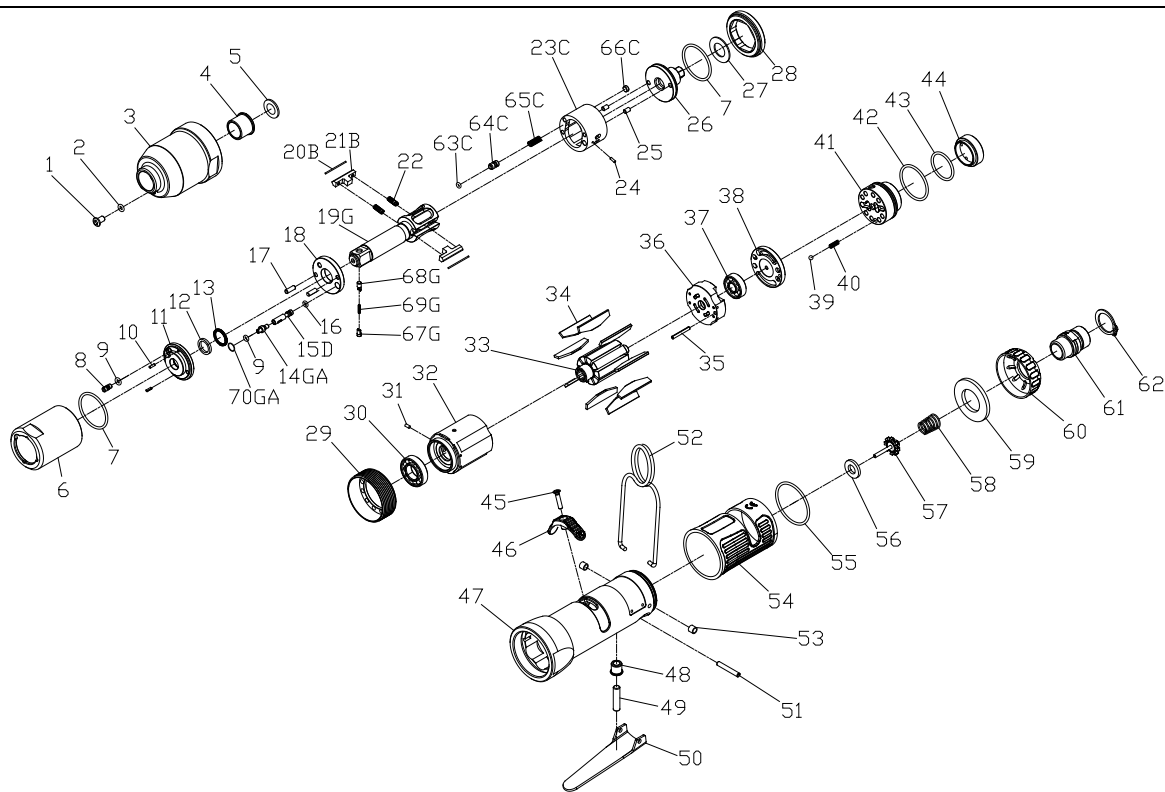

# RRI-70S IMPULSE WRENCH

Edition:07A

Index No.	Part No.	Description	Q'ty	Index No.	Part No.	Description	Q'ty
1	I90-410	Plug	1	40	305F-034	Spring	1
2	00-4153	O-Ring	1	41	I40S-502	F/R Valve	1
3	I70S-201	Front Housing	1	42	00-41146	O-Ring	1
4	I40S-202	Bushing	1	43	00-41125	O-Ring	1
5	I40S-424	Washer	1	44	I40S-309	Seat	1
6	I70-401	Pulse Cylinder Housing	1	45	00-0507	Screw	1
7	00-41160	O-Ring	2	46	I40S-503	Regulator Knob	1
8	I70-410	Oil Plug	1	47	I70S-101B	Motor Housing	1
9	00-41113	O-Ring	2	48	I40S-509	Bushing	1
10	00-3318	Spring Pin	2	49	I40S-510	Pin	1
11	I70-403	Front Plate Cover	1	50	I40S-504	Trigger	1
12	I70-409	Back Up Ring	1	51	00-3306	Spring Pin	1
13	00-2602	X-Ring	1	52	I40S-102	Hanger	1
14GA	I80-411	Adjust Screw	1	53	I40S-108	Bushing	2
15D	IS70-412-B	Valve	1	54	I40S-103	Housing Rubber	1
16	00-41130	O-Ring	1	55	00-41127	O-Ring	1
17	00-3435	Pin	2	56	I40S-508	Bushing	1
18	I70-408	Front Plate	1	57	305C-021	Valve Stem	1
19G	I70-405-B	Main Shaft	1	58	I40S-507	Spring	1
20B	I70-452	Roller	2	59	I40S-601	Muffler	1
21B	I70-406-B	Drive Blade	2	60	I40S-603	Exhaust Deflector	1
22	I70-407	Spring	2		I40S-604A	Air Inlet 1/4"PF	
23C	I70-404-B	Pulse Cylinder	1	61	I40S-604B	Air Inlet 1/4"PT	1
24	00-3436	Pin	1		I40S-604C	Air Inlet 1/4"NPT	
25	00-3407	Pin	2	62	00-3509	Snap Ring	1
26	I70-415	Rear Plate	1	63C	00-41173	O-Ring	1
27	I40S-423	Washer	1	64C	IS40S-421	Pressure Valve	1
28	I70-402	Lock Nut	1	65C	I70S-453	Spring	1
29	I70S-306	Lock Nut	1	66C	I40S-454	Block Cap	1
30	00-2348	Ball Bearing	1	67G	I40S-462	Upper Pin	1
31	00-3324	Spring Pin	1	68G	I40S-463	Lower Pin	1
32	I70S-302	Cylinder	1	69G	I40S-464	Spring	1
33	I70S-303	Rotor	1	70GA	I80-422	Back Up Ring	1
34	I70S-304	Rotor Blade	9	✳	I70SRK	Repair kit :Index No-7(2); 9(2); 12; 13; 22(2); 63C	
35	00-3326	Spring Pin	1	✳	I70SSK	Service kit :Index No-18;19G;20B(2);21B(2); 26; 34(9);56; 57; 58	
36	I50S-305	Rear Plate	1				
37	00-2356	Ball Bearing	1				
38	I40S-310	Air Inlet Plate	1				
39	00-3813	Steel Ball	1	✳	I40-451	Impulse Oil	