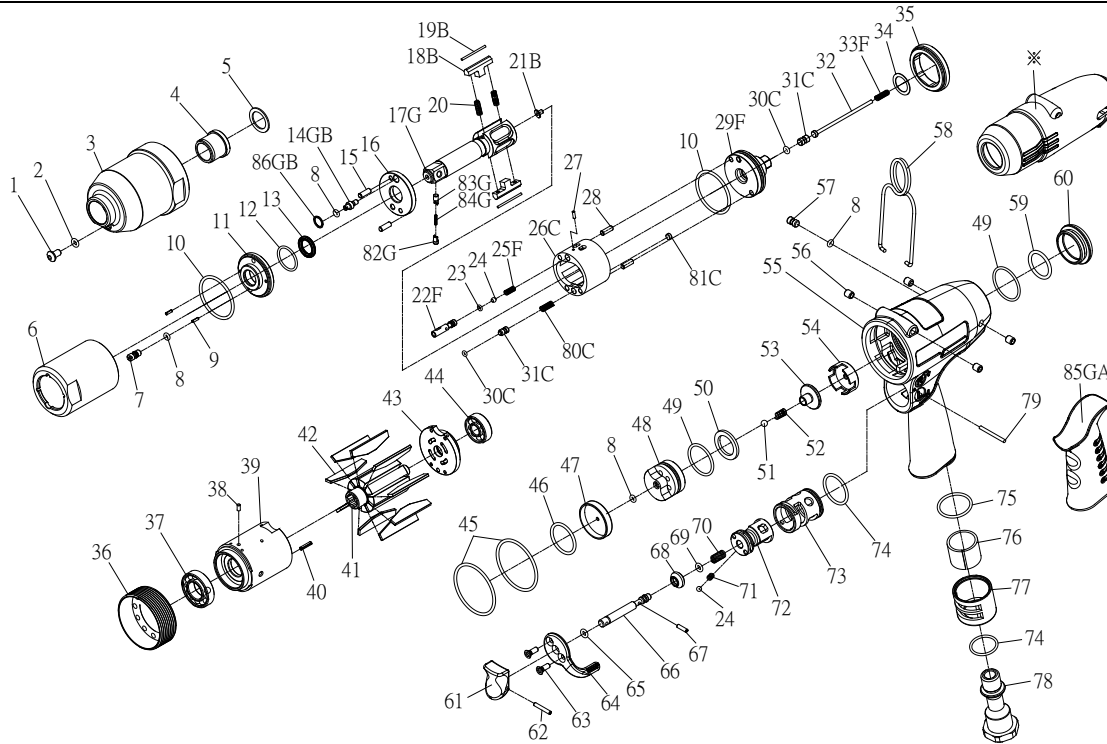

RRI-70T IMPULSE WRENCH

Edition:07B

Index No.	Part No.	Description	Q'ty	Index No.	Part No.	Description	Q'ty
1	I100-410	Plug	1	49	00-41127	O-Ring	2
2	00-4153	O-Ring	1	50	IS100-312	Washer	1
3	I70-201	Front Housing	1	51	00-3824	Steel Ball	1
4	I40S-202	Bushing	1	52	IS100-313	Spring	1
5	I40S-424	Washer	1	53	IS100-311	Valve	1
6	I70-401	Pulse Cylinder Housing	1	54	IS100-518	Seat	1
7	I70-410	Oil Plug	1	55	IS90-101	Motor Housing	1
8	00-41113	O-Ring	4	56	I40S-108	Bushing	4
9	00-3318	Spring Pin	1	57	IS100-609	Screw	1
10	00-41160	O-Ring	2	58	I40S-102	Hanger	1
11	I70-403	Front Plate Cover	1	59	00-41166	O-Ring	1
12	I70-409	Back Up Ring	1	60	I100-104	Nut	1
13	00-2602	X-Ring	1	61	I130-504	Trigger	1
14GB	I80-411	Adjust Screw	1	62	00-3354	Spring Pin	1
15	00-3435	Pin	2	63	00-0505	Screw	2
16	I70-408	Front Plate	1	64	I100-503	Regulator Knob	1
17G	I70-405-B	Main Shaft	1	65	00-4101	O-Ring	1
18B	I70-406-B	Drive Blade	2	66	IS100-505	Valve stem	1
19B	I70-452	Roller	2	67	00-3356	Spring Pin	1
20	I70-407	Spring	2	68	I100-508	Bushing	1
21B	IS40-450	Block Valve	1	69	00-41172	O-Ring	1
22F	IS70-412-C	Valve	1	70	I100-507	Spring	1
23	00-41130	O-Ring	1	71	I100-506	Spring	1
24	00-3813	Steel Ball	2	72	IS100-502	F/R Valve	1
25F	IS70-425-C	Spring	1	73	I100-501	Valve Sleeve	1
26C	I70-404-B	Pulse Cylinder	1	74	00-41111	O-Ring	2
27	00-3436	Pin	1	75	00-4158	O-Ring	1
28	00-3407	Pin	2	76	I70-601	Muffler	1
29F	IS70-415-C	Rear Plate	1	77	I100-603	Exhaust Deflector	1
30C	00-41173	O-Ring	2	78	I100-604A	Air Inlet 1/4"PF 19	
31C	IS40S-421	Pressure Valve	2		I100-604B	Air Inlet 1/4"PT 19	1
32	IS90-314	Shut Off Stem	1		I100-604C	Air Inlet 1/4"NPT 18	
33F	IS150-317	Spring	1	79	I100-511	Pin	1
34	I40S-423	Washer	1	80C	I70S-453	Spring	1
35	I70-402	Lock Nut	1	81C	I40S-454	Block Cap	1
36	I90-306	Lock Nut	1	82G	I40S-462	Upper Pin	1
37	00-2348	Ball Bearing	1	83G	I40S-463	Lower Pin	1
38	00-3324	Spring Pin	1	84G	I40S-464	Spring	1
39	I70-302	Cylinder	1	85GA	I90-103	Housing Rubber	1
40	00-3339	Spring Pin	1	86GB	I80-422	Back Up Ring	1
41	I70-303	Rotor	1	※	I70-109	Tool Cover	1
42	I70-304	Rotor Blade	9	※	IS70RK	Repair kit :Index No- 8(2);10(2);12;13;20(2);30C(2)	
43	I70-305	Rear Plate	1	※	IS70SK	Service kit :Index No- 16;17G;18B(2);19B(2); 29F; 42(9);52; 68; 69; 70	
44	00-2356	Ball Bearing	1	※			
45	00-41181	O-Ring	2				
46	00-41138	O-Ring	1				
47	IS70-307	Rear Cover	1	※	I40-451	Impulse Oil	
48	IS100-524	Valve Seat	1				