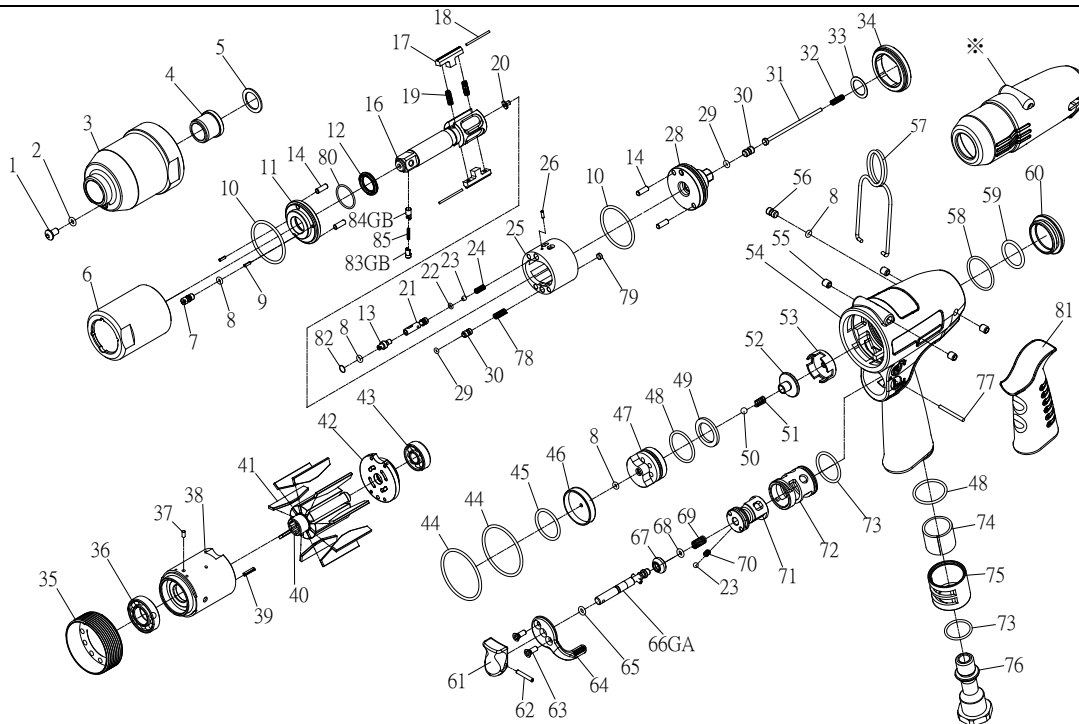

RRI-80T IMPULSE WRENCH

Edition:07B

Index No.	Part No.	Description	Q'ty	Index No.	Part No.	Description	Q'ty
1	I100-410	Plug	1	49	IS40S-312	Washer	1
2	00-4153	O-Ring	1	50	00-3824	Steel Ball	1
3	I80-201	Front Housing	1	51	IS40S-313	Spring	1
4	I40S-202	Bushing	1	52	IS40S-311	Valve	1
5	I40S-424	Washer	1	53	IS40-518	Seat	1
6	I80-401	Pulse Cylinder Housing	1	54	IS80-101	Motor Housing	1
7	I70-410	Oil Plug	1	55	I40S-108	Bushing	4
8	00-41113	O-Ring	4	56	IS100-609	Screw	1
9	00-3325	Spring Pin	2	57	I40S-102	Hanger	1
10	00-41212	O-Ring	2	58	00-41146	O-Ring	1
11	I80-408	Front Plate	1	59	00-4169	O-Ring	1
12	00-2602	X-Ring	1	60	I40-104	Nut	1
13	I80-411	Adjust Screw	1	61	I40-504	Trigger	1
14	00-3407	Pin	4	62	00-3354	Spring Pin	1
16	I80-405	Main Shaft	1	63	00-0505	Screw	2
17	I80-406	Drive Blade	2	64	I100-503	Regulator Knob	1
18	I90-452	Roller	2	65	00-4101	O-Ring	1
19	I80-407	Spring	2	66GA	IS40-505	Valve Stem Set	1
20	IS40-450	Block Valve	1	67	I100-508	Bushing	1
21	IS80-412	Valve	1	68	00-41172	O-Ring	1
22	00-41162	O-Ring	1	69	I40-507	Spring	1
23	00-3813	Steel Ball	2	70	I100-506	Spring	1
24	IS80-425	Spring	1	71	IS40-502	F/R Valve	1
25	I80-404	Pulse Cylinder	1	72	I40-501	Valve Sleeve	1
26	00-3436	Pin	1	73	00-41111	O-Ring	2
28	IS80-415	Rear Plate	1	74	I40-601	Muffler	1
29	00-41173	O-Ring	2	75	I40-603	Exhaust Deflector	1
30	IS40S-421	Pressure Valve	2		I40-604A	Air Inlet 1/4"-19PF	
31	IS80-314	Shut Off Stem	1	76	I40-604B	Air Inlet 1/4"-19PT	1
32	IS150-317	Spring	1		I40-604C	Air Inlet 1/4"-18NPT	
33	I40S-423	Washer	1	77	I100-511	Pin	1
34	I80-402	Lock Nut	1	78	I90-453	Spring	1
35	I80-306	Lock Nut	1	79	I40S-454	Block Cap	1
36	00-2348	Ball Bearing	1	80	I70-409	Back Up Ring	1
37	00-3324	Spring Pin	1	81	I60-103	Housing Rubber	1
38	I80-302	Cylinder	1	82	I80-422	Back Up Ring	1
39	00-3356	Spring Pin	1	83GB	I40S-462-B	Upper Pin	1
40	I80S-303	Rotor	1	84GB	I40S-463-B	Lower Pin	1
41	I80S-304	Rotor Blade	9	85	I40S-464	Spring	1
42	I80-305	Rear Plate	1	※	I80-109	Tool Cover	1
43	00-2332	Ball Bearing	1	※	IS80RK-YO	Repair kit :Index No- 8(2); 10(2); 12; 19(2); 22; 29(2); 80; 82;	
44	00-41213	O-Ring	2				
45	00-41214	O-Ring	1				
46	IS80-307	Rear Cover	1	※	IS80SK	Service kit :Index No- 11; 16; 17(2); 18(2); 28; 41(9); 51; 67; 68; 69	
47	IS40-524	Valve Seat	1				
48	00-41145	O-Ring	2				
				※	I40S-451	Impulse Oil	