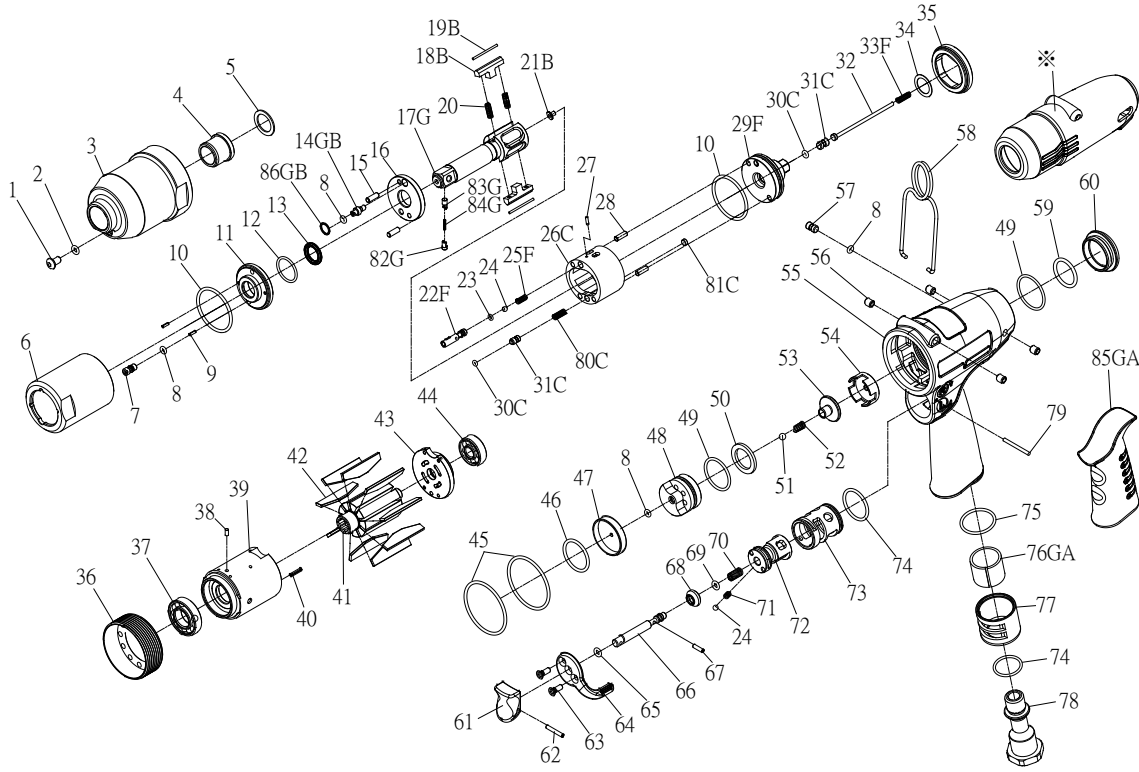

# RRI-90T IMPULSE WRENCH

Edition:07B

Index No.	Part No.	Description	Q'ty	Index No.	Part No.	Description	Q'ty
1	I90-410	Greasing Screw	1	49	00-41127	O-Ring	2
2	00-4153	O-Ring	1	50	IS100-312	Washer	1
3	I90-201	Pulse Unit Housing	1	51	00-3824	Steel Ball	1
4	I100-202	Bushing	1	52	IS100-313	Spring	1
5	I100-424	Washer	1	53	IS100-311	Valve	1
6	I90-401	Pulse Cylinder Seat	1	54	IS100-518	Seat	1
7	I70-410	Greasing Screw	1	55	IS90-101	Motor Housing	1
8	00-41113	O-Ring	4	56	I40S-108	Bushing	4
9	00-3407	Pin	2	57	IS100-609	Screw	1
10	00-41163	O-Ring	2	58	I40S-102	Hanger	1
11	I90-403	Front Cover	1	59	00-41166	O-Ring	1
12	I100-409	Back Up Ring	1	60	I100-104	Nut	1
13	00-2601	X-Ring	1	61	I130-504	Trigger	1
14GB	I80-411	Valve Screw	1	62	00-3354	Spring Pin	1
15	00-3435	Pin	2	63	00-0505	Screw	2
16	I90-408	Front Plate	1	64	I100-503	Regulator Knob	1
17G	I90-405-B	Anvil	1	65	00-4101	O-Ring	1
18B	I90-406-B	Drive Blade	2	66	IS100-505	Valve Stem	1
19B	I90-452	Roller	2	67	00-3356	Spring Pin	1
20	I90-407	Spring	2	68	I100-508	Bushing	1
21B	IS40-450	Block Valve	1	69	00-41172	O-Ring	1
22F	IS90-412-C	Valve	1	70	I100-507	Spring	1
23	00-41162	O-Ring	1	71	I100-506	Spring	1
24	00-3813	Steel Ball	2	72	IS100-502	F/R Valve	1
25F	IS90-425-C	Spring	1	73	I100-501	Valve Sleeve	1
26C	I90-404-B	Pulse Cylinder	1	74	00-41111	O-Ring	2
27	00-3433	Pin	1	75	00-4158	O-Ring	1
28	00-3419	Pin	2	76GA	I70-601	Muffler	1
29F	IS90-415-C	Rear Plate	1	77	I100-603	Exhaust Deflector	1
30C	00-41173	O-Ring	2	78	I100-604A	Air Inlet 1/4"PF 19	1
31C	IS40S-421	Pressure Valve	2		I100-604B	Air Inlet 1/4"PT 19	1
32	IS90-314	Shut Off Stem	1		I100-604C	Air Inlet 1/4"NPT 18	1
33F	IS150-317	Spring	1	79	I100-511	Pin	1
34	I100-423	Washer	1	80C	I90-453	Spring	1
35	I90-402	Lock Nut	1	81C	I40S-454	Block Cap	1
36	I90-306	Lock Nut	1	82G	I100-462	Upper Pin	1
37	00-2351	Ball Bearing	1	83G	I100-463	Lower Pin	1
38	00-3324	Spring Pin	1	84G	I100-464	Spring	1
39	I90-302	Cylinder	1	85GA	I90-103	Housing Rubber	1
40	00-3339	Spring Pin	1	86GB	I80-422	Back Up Ring	1
41	I90-303	Rotor	1	*	I90-109	Tool Cover	1
42	I90-304	Rotor Blade	9	*	IS90RK	Repair kit :Index No-8(2); 10(2); 12; 13; 20(2);30C(2)	
43	I90-305	Rear Plate	1	*	IS90SK	Service kit :Index No-16;17G;18B(2);19B(2); 29F; 41(9); 52; 68; 69; 70	
44	00-2358	Ball Bearing	1	*	I40-451	Impulse Oil	
45	00-41181	O-Ring	2				
46	00-41138	O-Ring	1				
47	IS100-307	Rear Cover	1				
48	IS100-524	Valve Seat	1				